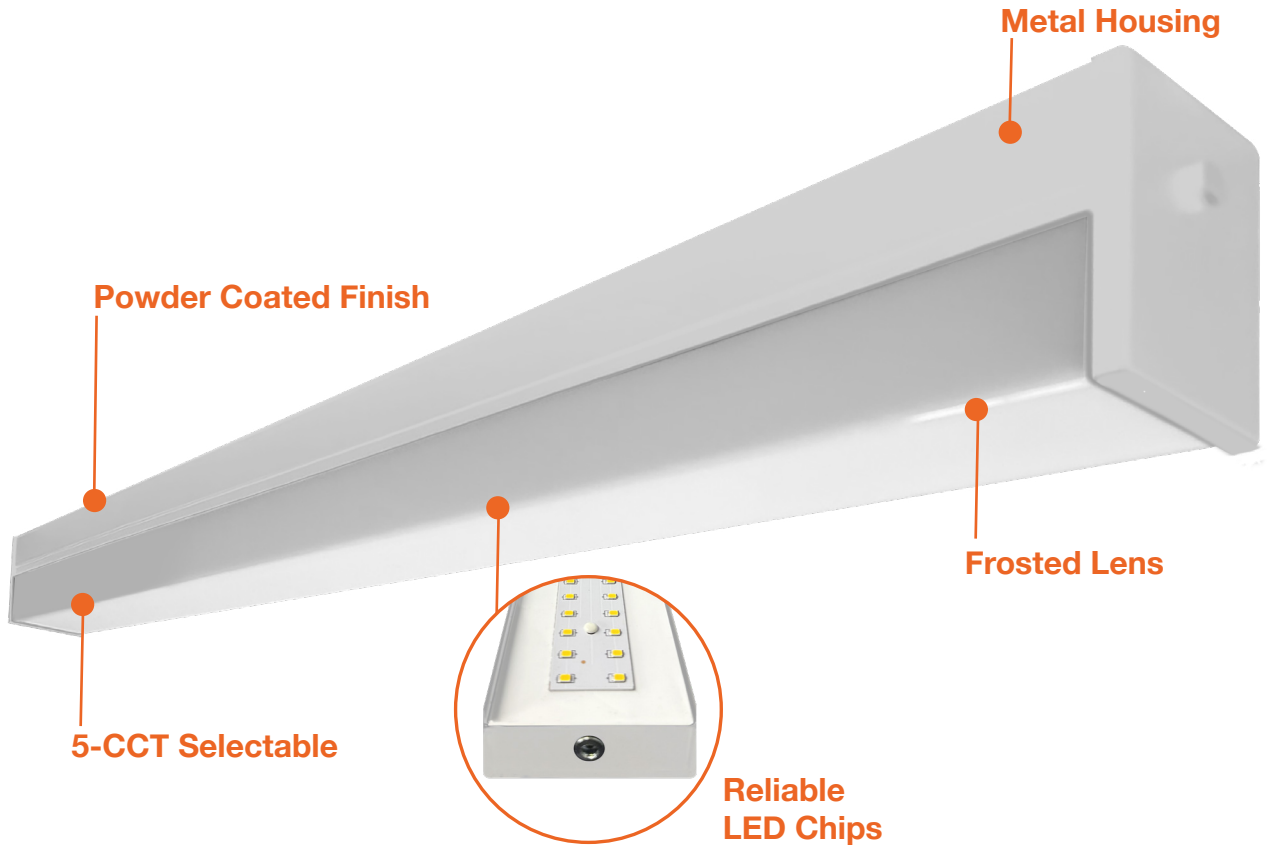

FEATURES

DIMENSIONS