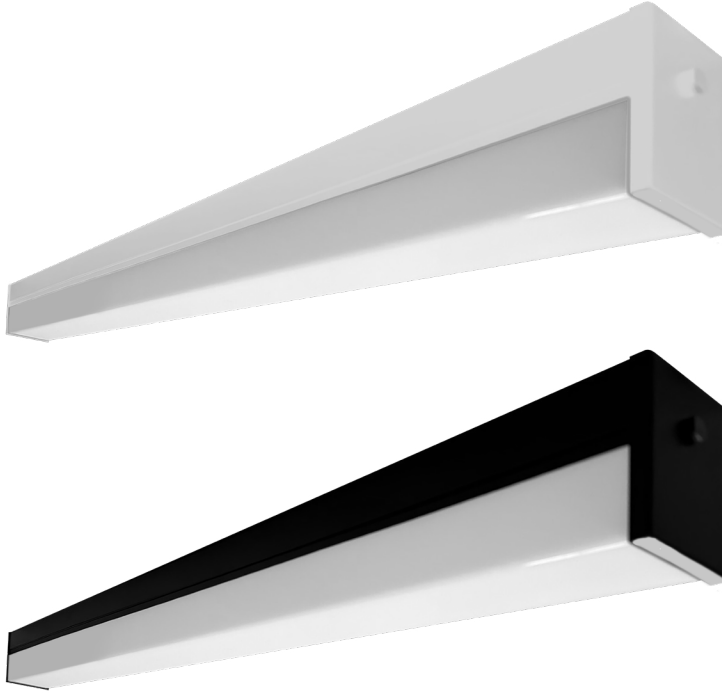

# C-Line: Eco Linear Fixtures

## 5-CCT & 3-Power Selectable

Strips

### Detail Specification:

- Finish: White or Black, custom available
- IP Rating: Damp Location
- Beam Angle: 100°
- Chip: SMD 2835, R9 >50, CRI >90
- Operating Temperature: -4° - 122° F
- Lens: Acrylic Frosted Lens Standard: efficiently emits the light through a high-quality acrylic lens, spreading it evenly and without causing glare
- Average life (L70) of 50,000 hours

### Product Information:

- Construction: aluminum housing with frosted lens
- Finished with corrosion free powder coat
- 6' cable and suspension kit included
- Select-n-Switch Technology: 5-CCT + 3-Power Selectable