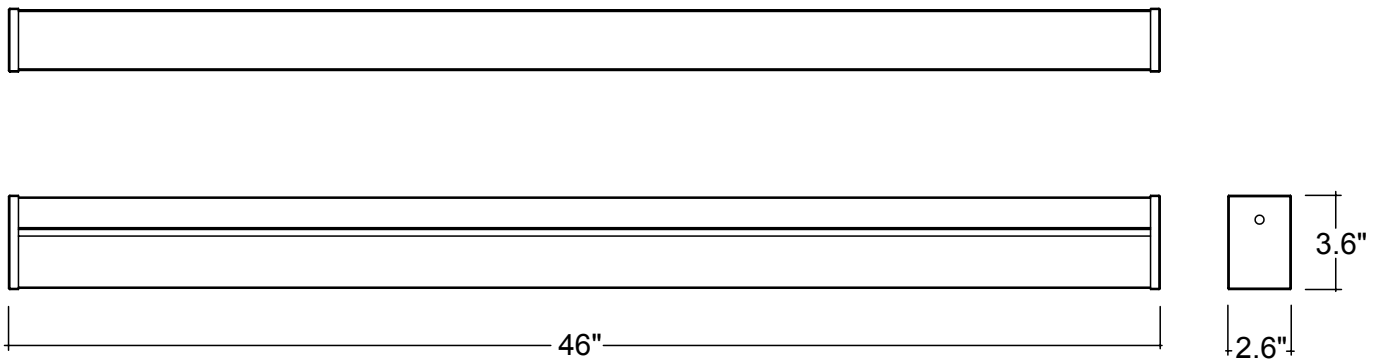

Specs and model numbers are subject to change with or without notice.