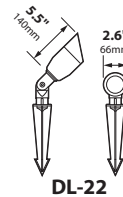

SOCKET: High temperature ceramic GU5.3 bi-pin with 250°C silicone lead wires

WIRING: Black 3 foot 18/2 zip cord from base of fixture (12v only)

For 25 foot 16/2 fixture lead wire add -25F to catalog number.

CONNECTION: FA-05 Quick Connector (not supplied) from fixture to main cable (12/2, 10/2 or 8/2 only)

MOUNTING: FA-03 black 9" ABS stake threaded 1/2" NPS

FINISH: Aluminum-Black texture polyester powder coat. Optional finishes available. Brass-Unfinished brass. Optional finishes available. Stainless Steel - machined finish

ORDERING INFORMATION

CATALOG NO.	DESCRIPTION	LAMP	SHIP WEIGHT
DL-22-BLT	Cast aluminum Bullet	20w MR16 FL(BAB)	2.0 lbs.
DL-22-BRS	Cast brass Bullet	20w MR16 FL(BAB)	3.0 lbs.
DL-22-SS	Cast Stainless Steel Bullet	20w MR16 FL(BAB)	2.0 lbs.
DL-22-XEC-BLT	Cast aluminum Bullet, X-long collar	20w MR16 FL(BAB)	2.0 lbs.
DL-22-XEC-BRS	Cast brass Bullet, X-long collar	20w MR16 FL(BAB)	4.0 lbs.