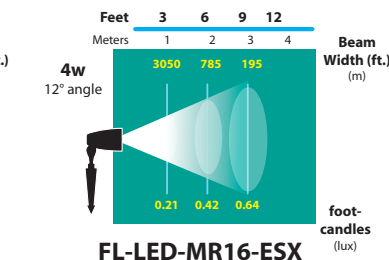

FL-LED-MR16-ESX

Black Texture (Standard)	Antique Verde	Bronze Texture	Camel	White Texture	Hunter Texture	Rust	Weathered Iron	Weathered Brown	Stucco	Rubbed Verde	Chrome Powder	Acid Rust	Acid Verde	Black Acid Treatment
-BLT	-ATV	-BRT	-CAM	-WTX	-HTX	-RST	-WIR	-WBR	-STU	-RBV	-CPR	-BAR/CAR	-BAV/CAV	-BAT