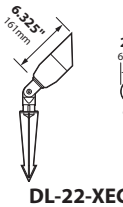

SOCKET: High temperature ceramic GU5.3 bi-pin with 250°C silicone lead wires

WIRING: Black 3 foot 18/2 zip cord from base of fixture (12v only)

For 25 foot 16/2 fixture lead wire add -25F to catalog number.

CONNECTION: FA-05 Quick Connector (not supplied) from fixture to main cable (12/2, 10/2 or 8/2 only)

MOUNTING: FA-03 black 9" ABS stake threaded 1/2" NPS

FINISH: Aluminum-Black texture polyester powder coat. Optional finishes available. Brass-Unfinished brass. Optional finishes available. Stainless Steel - machined finish

ORDERING INFORMATION

CATALOG NO.	DESCRIPTION	LAMP	SHIP WEIGHT
DL-22-BLT	Cast aluminum Bullet	20w MR16 FL(BAB)	2.0 lbs.
DL-22-BRS	Cast brass Bullet	20w MR16 FL(BAB)	3.0 lbs.
DL-22-SS	Cast Stainless Steel Bullet	20w MR16 FL(BAB)	2.0 lbs.
DL-22-XEC-BLT	Cast aluminum Bullet, X-long collar	20w MR16 FL(BAB)	2.0 lbs.
DL-22-XEC-BRS	Cast brass Bullet, X-long collar	20w MR16 FL(BAB)	4.0 lbs.