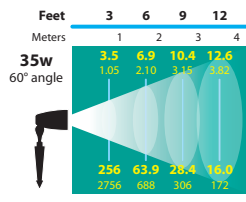

FL-15-FMV-FG
FL-15-FMV-ULTRA