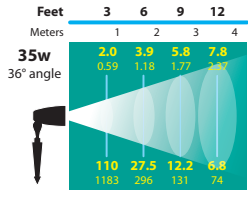

FL-15-FMW-FG
FL-15-FMW-ULTRA