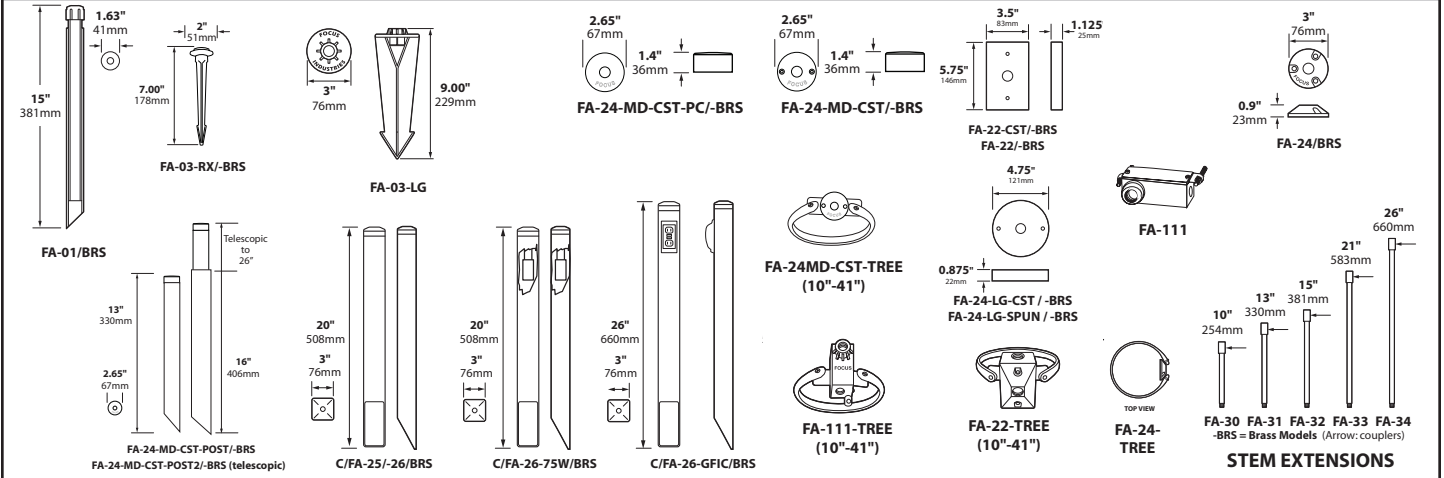

DIRECTIONAL LIGHTS DL-20-MR16 SERIES

TYPE

MOUNTING ACCESSORIES

LIGHT DISTRIBUTIONS AND PHOTOMETRICS

FL-LED-MR16AS40

FL-LED-MR16AS15

FL-LED-MR16-BAB

FL-LED-MR16-ESX