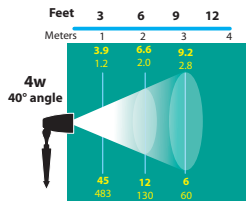

DIRECTIONAL LIGHTS DL-20-MR16 SERIES

TYPE

MOUNTING ACCESSORIES

LIGHT DISTRIBUTIONS AND PHOTOMETRICS

FL-LED-MR16AS40

FL-LED-MR16AS15

FL-LED-MR16-BAB

FL-LED-MR16-ESX