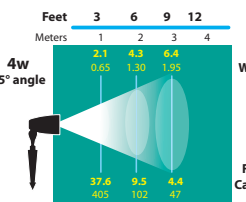

DIRECTIONAL LIGHTS DL-20-MR16 SERIES

TYPE

MOUNTING ACCESSORIES

LIGHT DISTRIBUTIONS AND PHOTOMETRICS

FL-LED-MR16AS40

FL-LED-MR16AS15

FL-LED-MR16-BAB

FL-LED-MR16-ESX