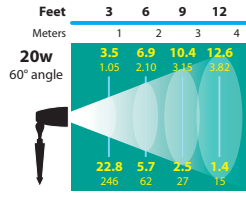

FL-13-VWFL-FG