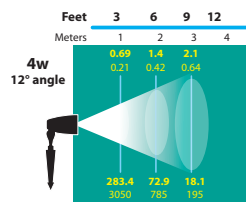

DIRECTIONAL LIGHTS DL-20-MR16 SERIES

TYPE

MOUNTING ACCESSORIES

LIGHT DISTRIBUTIONS AND PHOTOMETRICS

FL-LED-MR16AS40

FL-LED-MR16AS15

FL-LED-MR16-BAB

FL-LED-MR16-ESX