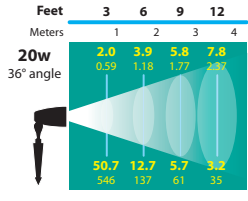

DIRECTIONAL LIGHTS DL-20-MR16 SERIES

TYPE

MOUNTING ACCESSORIES

LIGHT DISTRIBUTIONS AND PHOTOMETRICS

FL-LED-MR16AS40

FL-LED-MR16AS15

FL-LED-MR16-BAB

FL-LED-MR16-ESX