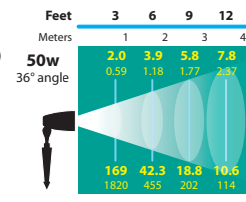

FL-10-EXN-FG
FL-10-EXN-ULTRA