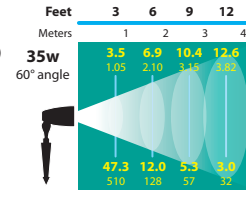

FL-15-FMW-60-FG