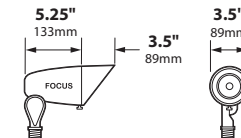

DL-20-AC-MR16