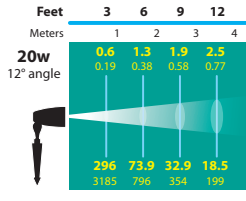

FL-13-ESX-FG