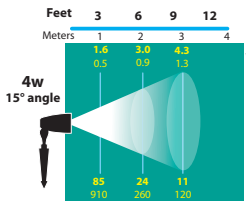

DIRECTIONAL LIGHTS DL-20-MR16 SERIES

TYPE

MOUNTING ACCESSORIES

LIGHT DISTRIBUTIONS AND PHOTOMETRICS

FL-LED-MR16AS40

FL-LED-MR16AS15

FL-LED-MR16-BAB

FL-LED-MR16-ESX