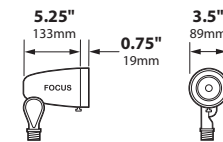

DL-20-MR16