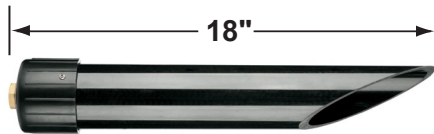

ACCESSORIES SHEET

PRODUCT # : CL-505

•Directional Lights

•Aluminum

Mounting Pedestals

- CX-601-BK 1" PVC Mounting Pedestal, 1/2" NPT, **Black**
- CX-601-VG 1" PVC Mounting Pedestal, 1/2" NPT, **Verde Green**
- CX-603-BK 3" PVC Mounting Pedestal, 1/2" NPT Female Brass Hub on top, **Black**
- CX-603-VG 3" PVC Mounting Pedestal, 1/2" NPT Female Brass Hub on top, **Verde Green**

CX-603-BK

- CX-604-BK 1" PVC Adjustable Mounting Pedestal, 1/2" NPT, **Black**
- CX-621-BK 1" PVC Cap, 1/2" NPT, **Black**
- CX-621-VG 1" PVC Cap, 1/2" NPT, **Verde Green**
- CX-622-BK 2" PVC Cap, 1/2" NPT, **Black**
- CX-622-VG 2" PVC Cap, 1/2" NPT, **Verde Green**
- CX-624-BK 3" PVC Cap, 1/2" NPT Female Brass Hub, **Black**
- CX-624-VG 3" PVC Cap, 1/2" NPT Female Brass Hub, **Verde Green**