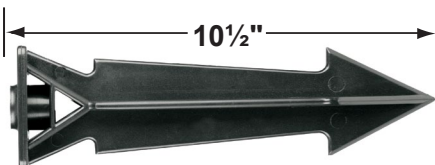

Ground Spikes

- CX-642-BK 8.5" ABS Spike, 1/2" NPT, **Black**
- CX-642-BZ 8.5" ABS Spike, 1/2" NPT, **Bronze**
- CX-643-BZ 8.5" ABS Spike, 1/2" NPT, **Bronze**

CX-647-BK

- CX-646-BK 8" ABS Spike, 1/2" NPT, **Black**
- CX-646-BR 8" ABS Spike, 1/2" NPT, **Natural Brass**
- CX-646-SS 8" ABS Spike, 1/2" NPT, **Stainless Steel**
- CX-647-BK 10.5" Heavy Duty ABS Spike, 1/2" NPT, **Black**

Mounting Canopies

- CX-701-BK Aluminum Round Canopy, 1/2" NPT, **Black**
- CX-702-BK Aluminum Rectangular Canopy, 1/2" NPT, **Black**
- CX-703 Aluminum tree mount canopy 1/2" NPT
  Finishes: **BK- Black, BZ- Bronze, GR- Green, GT- Granite, RT- Rust, VG- Verde Green, WH- White**
- CX-720 Aluminum Tree mount Canopy with 9" Rubber Strap stretches to 14"
  Finishes: **BK- Black, BZ- Bronze, GR- Green, GT- Granite, RT- Rust, VG- Verde Green, WH- White**
- CX-721 Aluminum Tree mount Canopy with 15" Rubber Strap stretches to 22"
  Finishes: **BK- Black, BZ- Bronze, GR- Green, GT- Granite, RT- Rust, VG- Verde Green, WH- White**
- CX-722 Aluminum Tree mount Canopy with 22" Rubber Strap stretches to 33"
  Finishes: **BK- Black, BZ- Bronze, GR- Green, GT- Granite, RT- Rust, VG- Verde Green, WH- White**
- CX-723 Aluminum Tree mount Canopy with 31" Rubber Strap stretches to 45"
  Finishes: **BK- Black, BZ- Bronze, GR- Green, GT- Granite, RT- Rust, VG- Verde Green, WH- White**

Mounting Risers

- CX-671 6" Aluminum Riser, 1/2" NPT Male/Female
  Finishes: **BK- Black, BZ- Bronze, GR- Green, GT- Granite, RT- Rust, VG- Verde Green, WH- White**
- CX-672 12" Aluminum Riser, 1/2" NPT Male/Female
  Finishes: **BK- Black, BZ- Bronze, GR- Green, GT- Granite, RT- Rust, VG- Verde Green, WH- White**
- CX-673 18" Aluminum Riser, 1/2" NPT Male/Female
  Finishes: **BK- Black, BZ- Bronze, GR- Green, GT- Granite, RT- Rust, VG- Verde Green, WH- White**