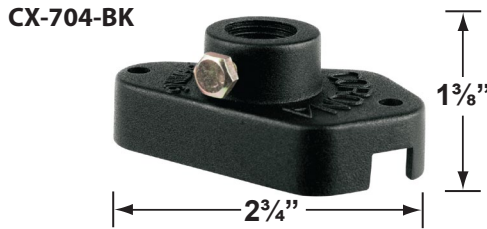

ACCESSORIES SHEET

PRODUCT # : CL-505

•Directional Lights

•Aluminum

Mounting Brackets

CX-700 Aluminum Bracket with 1/2" NPT
Finishes: **BK**- Black, **BZ**- Bronze, **GR**- Green,
GT- Granite, **RT**- Rust, **VG**- Verde Green,
WH- White

CX-704 Aluminum Oval Bracket with 1/2" NPT Female Hub
Finishes: **BK**- Black, **BZ**- Bronze, **GR**- Green,
GT- Granite, **RT**- Rust, **VG**- Verde Green,
WH- White