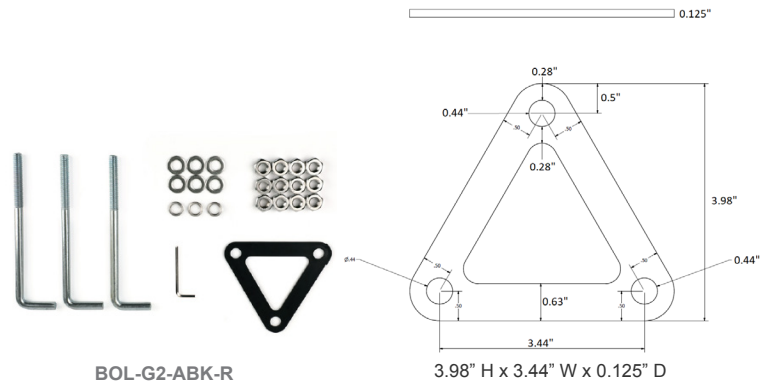

Accessories:

Blank = No Option For Accessories

BOL-G2-SHAFT-31-BK = G2 Bollard Shaft 31 Inch, Black
BOL-G2-SHAFT-31-BR = G2 Bollard Shaft 31 Inch, Bronze
BOL-G2-SHAFT-19-BK = G2 Bollard Shaft 19 Inch, Black
BOL-G2-SHAFT-19-BR = G2 Bollard Shaft 19 Inch, Bronze
BOL-G2-SHAFT-14-BK = G2 Bollard Shaft 14 Inch, Black
BOL-G2-SHAFT-14-BR = G2 Bollard Shaft 14 Inch, Bronze
BOL-G2-SHAFT-9-BK = G2 Bollard Shaft 9 Inch, Black
BOL-G2-SHAFT-9-BR = G2 Bollard Shaft 9 Inch, Bronze
BOL-G2-ABK-R = G2 Bollard Round Replacement Anchor
BOL-G2-ABK-R = G2 Bollard Round Replacement Anchor Bolts & Mounting Plate
BOL-G2-103-LAK-BK = G2 Bollard Louver Kit For Model 103, Black
BOL-G2-103-LAK-BR = G2 Bollard Louver Kit For Model 103, Bronze
BOL-R-ACC-FLOPT-PC-B = Button Photocell
BOL-G2-103-LAK-BR = G2 Bollard Louver Kit For Model 103, Bronze
BOL-G2-103-LAK-BK = G2 Bollard Louver Kit For Model 103, Black

Factory-Installed Options:

Blank = No Option For Accessories

OPT-EM-OD1INT = Emergency Backup Internal Battery, Back Box
OPT-CRL-95(BK/GR/SR/WH) = Paint
OPT-SEN-WMC = Microwave Bi-Level Sensor

ACCESSORIES:

Field-installed replacement frosted lens

FACTORY-INSTALLED OPTION: