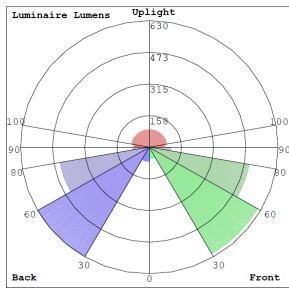

Photometrics: BOL-G2-103F-MCTP

BUD Rating: B1-U3-G2

Area 75'x 65' Mounting Height: 9'

Other Views:

BOL-G2-103F-MCTP-BK
G2 BOLLARD HEAD MODEL 103F

Avail.in:9" / 14" & 19" / 31"
(Sold Separately)

BOL-G2-SHAFT-9-BK
BOL-G2-SHAFT-14-BK
BOL-G2-SHAFT-19-BK
BOL-G2-SHAFT-31-BK