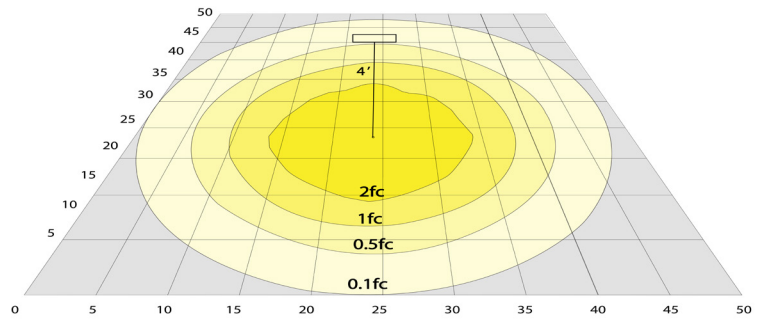

Photometrics: BOL-G2-103F-MCTP

BUD Rating: B1-U3-G2

Area 75'x 65' Mounting Height: 9'

Other Views:

BOL-G2-103F-MCTP-BK
G2 BOLLARD HEAD MODEL 103F

Avail.in:9" / 14" & 19" / 31"
(Sold Separately)

BOL-G2-SHAFT-9-BK
BOL-G2-SHAFT-14-BK
BOL-G2-SHAFT-19-BK
BOL-G2-SHAFT-31-BK

Anchor Bolts
& Mounting Plate
(Sold Separately)

BOL-G2-ABK-R

BOL-G2-103F-MCTP-BR
G2 BOLLARD HEAD MODEL 103F

Avail.in:9" / 14" & 19" / 31"
(Sold Separately)

BOL-G2-SHAFT-9-BR
BOL-G2-SHAFT-14-BR
BOL-G2-SHAFT-19-BR
BOL-G2-SHAFT-31-BR

Anchor Bolts
& Mounting Plate
(Sold Separately)

BOL-G2-ABK-R

Performance Table: BOL-G2-103F-MCTP

MODEL NO.	Wattage	Voltage	Lumens	Color Temp.	BUG Rating	LPW
BOL-G2-103F-MCTP	14W	120~277V	1750LM	3000K 4000K 5000K	B1-U3-G2	125
	19W		2375LM			
	24W		3000LM