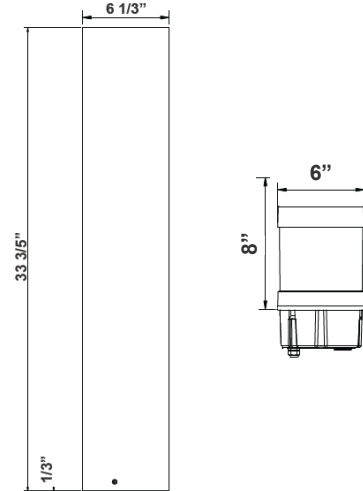

Type: _____

Avail Finish:

Bollards are designed for walkways, entrance ways, drives and other small-area lighting applications where low mounting heights are desirable

41 3/5"(H) x 6"(W) x 6 1/3"(D)

Features