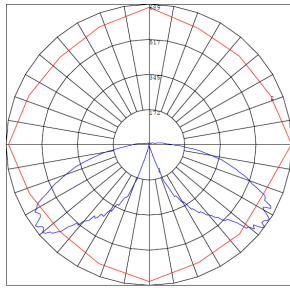

Photometrics: BOL-G2-103F-MCTP

BUD Rating: B1-U3-G2

Area 75'x 65' Mounting Height: 9'

Other Views:

BOL-G2-103F-MCTP-BK
G2 BOLLARD HEAD MODEL 103F

Avail.in:9" / 14" & 19" / 31"
(Sold Separately)

BOL-G2-SHAFT-9-BK
BOL-G2-SHAFT-14-BK
BOL-G2-SHAFT-19-BK
BOL-G2-SHAFT-31-BK