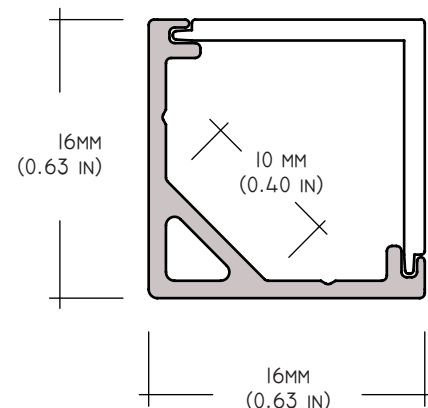

SPECIFICATION SHEET

JOB NAME: _____
 LOCATION: _____
 QUOTE/REF#: _____

The **ALP-50K** is an Architectural-grade LED extrusion designed for surface mount applications and can fit linear LED strips up to **10mm (0.40")** wide. Made from high quality aluminum and manufactured with a patented frosted diffuser for maximum lumen output and wider beam distribution.

Compatible with LED strips up to **10mm (0.40")** wide.
 LED tape light sold separately.
 Frosted Lens diffuser included.
 2 end caps included with every profile.
 2 mounting clips included with every profile.
 Custom color finishes available (powder-coating).

DIMENSIONS

ORDERING CODE

Model	Length	Lens	Light Engine	Finish
ALP-50K	49 - 49" 98 - 98"	FR - Frosted	See P. 3	SI - Silver CU Custom (powder-coat)

ALP-50K Surface Mount Profile

ALP-50K-98-LN | Plastic Lens

TYPE FR (frosted)

LENGTHS 49" & 98"

ALP-50K-98 | Aluminum Channel

MOUNTING Surface

LENGTHS 49" & 98"

ALP-50K-98-EC | End Cap

*2 end caps included with every profile

ALP-50K-98-CL | Metal Mounting Clips