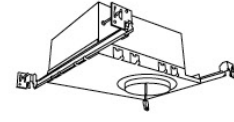

24V DC 4" R-60 Spray Foam Insulation Housing
New Construction

CAT NO.	SPECIFICATIONS
E24V490AJICA	Maximum Adjustability, For use in R60 or Chicago plenum applications <i>*Requires 24V DC Transformer</i>