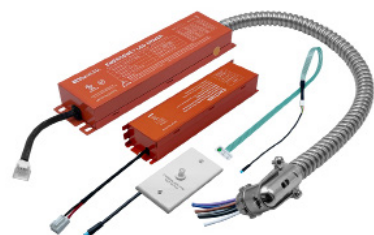

ACCESSORIES

CUNV-NC-ICAT-7H
Universal Pre-Mounting Plate
13 7/8" x 15 1/8"

CUNV-JBX-RI-XL
7" x 26"

JBX-EXT
6' / 10' / 12' Extension Cable

LED-EMB-25W-HV-0/10V-2P

OPTIC-75X24-24D
OPTIC-75X24-60D

| Model | Voltage | Watts | Lumens | Color | CRI |
|--------------------------------|---------|-------|--------|-----------------|-----|
| LED-DLJBX-ADJ-4-12W-5CCT-WH-R | 120V | 12w | 750 | 27/30/35/40/50K | >90 |
| LED-DLJBX-ADJ-4-12W-5CCT-BLK-R | 120V | 12w | 750 | 27/30/35/40/50K | >90 |
| LED-DLJBX-ADJ-4-12W-5CCT-BN-R | 120V | 12w | 750 | 27/30/35/40/50K | >90 |
| LED-DLJBX-ADJ-4-12W-3WD-WH-R | 120V | 12w | 750 | 30-->18k | >90 |
| LED-DLJBX-ADJ-4-18W-5CCT-BLK-R | 120V | 18w | 1,500 | 27/30/35/40/50K | >90 |
| LED-DLJBX-ADJ-4-18W-5CCT-WH-R | 120V | 18w | 1,500 | 27/30/35/40/50K | >90 |