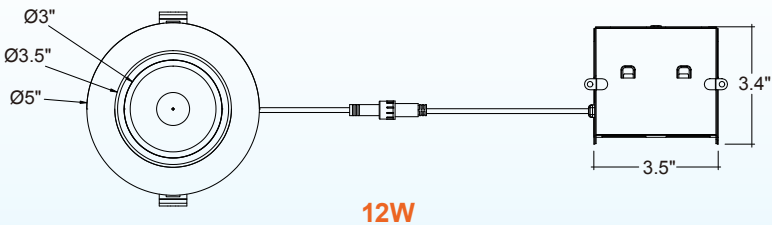

DIMENSIONS

Specs and model numbers are subject to change with or without notice.