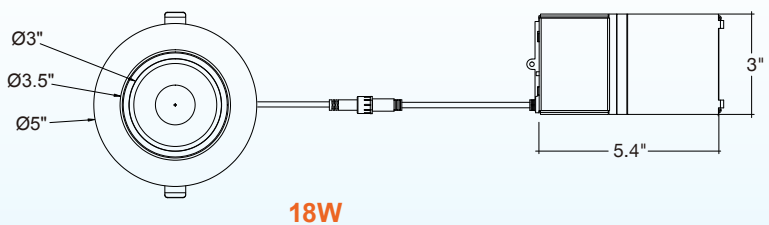

DIMENSIONS

Specs and model numbers are subject to change with or without notice.