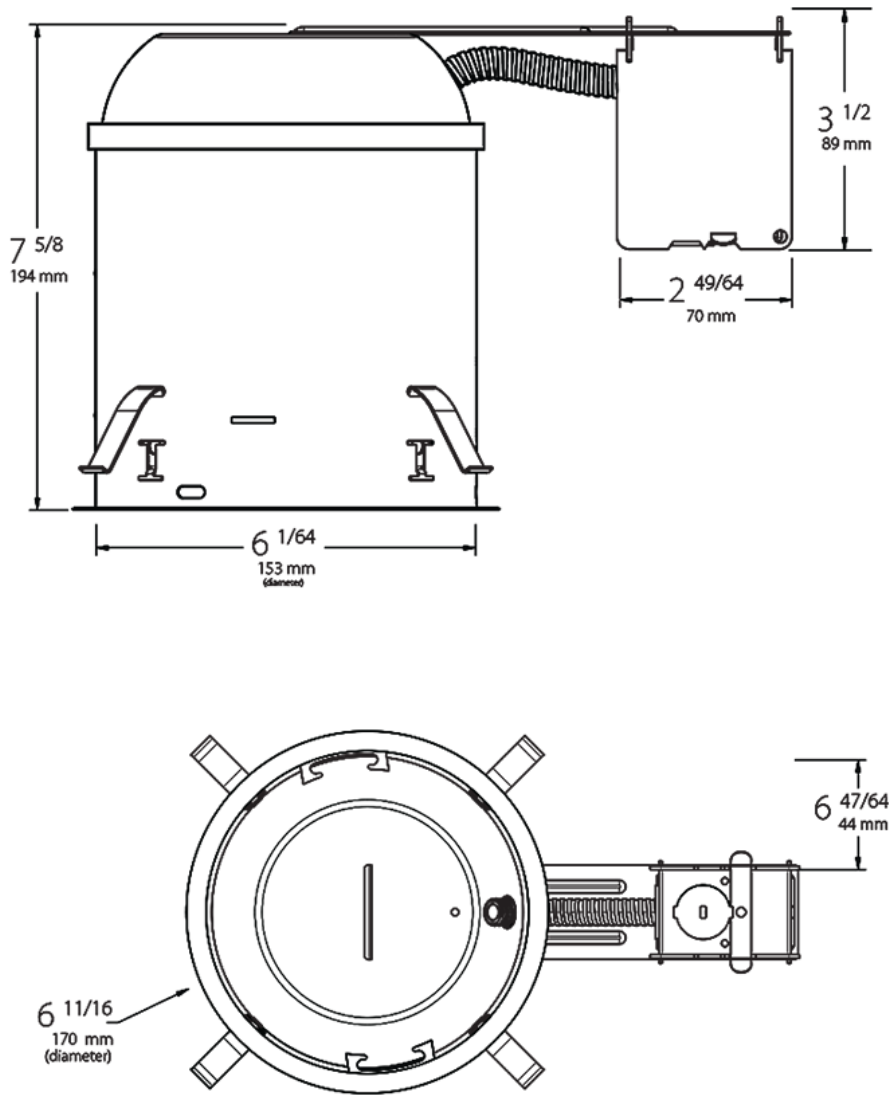

Weight: 1.2 lbs

<b>Project:</b>	<b>Type:</b>
<b>Prepared By:</b>	<b>Date:</b>

**Technical Specifications**

**Compliance**

**UL Listed:**

Suitable for wet locations in a covered ceiling

**Air Tight:**

Airtight per ASTM-E283-04

**Construction**

**IC Rated:**

Suitable for direct contact with insulation

**Housing:**

Precision die-cast aluminum

**Remodeler:**

Mounting spring clips for use with 5/8" to 1" sheet rock ceilings

**Green Technology:**

Dimensions

Ordering Matrix

Family	Size	Shape	Housing
RDCANIC	6	R	

4 = 4" R = Round NDCANIC = New Construction  
 6 = 6" RDCANIC = Remodeler