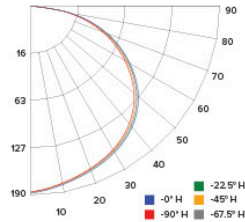

ILLUMINANCE AT A DISTANCE

Distance to Target Plane	Footcandles Beam Center	Beam Diameter
4'	12.0	11.8'
6'	5.31	17.8'
8'	2.99	23.7'
10'	1.91	29.6'

ZONAL LUMEN SUMMARY

Zone	Lumens	% Luminaire
0-30°	149.24	27.70
0-40°	244.88	45.50
0-60°	432.84	80.30
0-90°	538.71	100.00

Photometric Report

4" Round Sky Panel™

PHOTOMETRIC REPORT

Product #: ELSP43CT5 @2700K
 Wattage / Lumens: 9.7W / 505.7 lm
 Luminaire LPW: 51.9 lm/W

CANDLE POWER SUMMARY

Degree Vertical	0°
0	175
5	174
15	169
25	159
35	143
45	121
55	96
65	67
75	37
85	10
90	0

ILLUMINANCE AT A DISTANCE

Distance to Target Plane	Center Beam Footcandles	Beam Diameter
4'	10.9	12.1'
6'	4.86	18.2'
8'	2.73	24.3'
10'	1.75	30.3'

ZONAL LUMEN SUMMARY

Zone	Lumens	%Luminaire
0-30°	136.5	27
0-40°	224.4	44.4
0-60°	398.4	78.8
0-90°	505.6	100

PHOTOMETRIC REPORT

Product #: ELSP43CT5 @3000K
 Wattage / Lumens: 9.8W / 528.4 lm
 Luminaire LPW: 53.8 lm/W

CANDLE POWER SUMMARY

Degree Vertical	0°
0	183
5	182
15	177
25	166
35	149
45	127
55	100
65	70
75	39
85	10
90	0