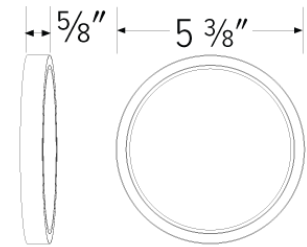

4" Round Sky Panel™

Edge-Lit LED Technology with glare control lens for even glow

Features

- Fits 3" and 3 1/2" Octagon and Round junction boxes
- Fits 4" housings with optional [ELSPMNT468](#) mounting accessories
- Dimmable to 10% with select dimmers
- Edge-lit LED technology
- IC Rated and Wet Location Rated
- ETL Listed
- JA8 2016 E-Compliant
- 5 3/8" O.D. x 5/8" H

Specifications

Wattage	10W
Lumens	600 lm
Voltage	120V
Color Temp.	2700K, 3000K, 3500K, 4000K, 5000K
Dimmable	Triac/ELV
Lamp Type	LED
CRI	90+
Wet Location	Listed

Options

White

Black

Dimensions

Product Numbers