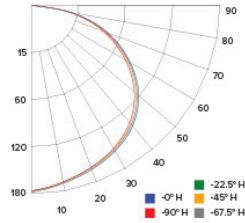

Specifications

Wattage	10W
Lumens	600 lm
Voltage	120V
Color Temp.	2700K, 3000K, 3500K, 4000K, 5000K
Dimmable	Triac/ELV
Lamp Type	LED
CRI	90+
Wet Location	Listed

Options

White

Black

Dimensions

Product Numbers

4" Round Sky Panel

Multiplier: 4000K (x 1.08)

PHOTOMETRIC REPORT

Product #: ELSP4330
 Wattage/Lumens: 9.5W/ 539 lm
 Luminaire LPW: 57 Lm/W

CANDLE POWER SUMMARY

Degrees Vertical	0°
0	191
5	191
15	186
25	174
35	156
45	133
55	105
65	72
75	38
85	8
90	0

ILLUMINANCE AT A DISTANCE

Distance to Target Plane	Footcandles Beam Center	Beam Diameter
4'	12.0	11.8'
6'	5.31	17.8'
8'	2.99	23.7'
10'	1.91	29.6'

ZONAL LUMEN SUMMARY

Zone	Lumens	% Luminaire
0-30°	149.24	27.70
0-40°	244.88	45.50
0-60°	432.84	80.30
0-90°	538.71	100.00

Photometric Report

4" Round Sky Panel™

PHOTOMETRIC REPORT

Product #: ELSP43CT5 @2700K
 Wattage / Lumens: 9.7W / 505.7 lm
 Luminaire LPW: 51.9 lm/W

CANDLE POWER SUMMARY

Degree Vertical	0°
0	175
5	174
15	169
25	159
35	143
45	121
55	96
65	67
75	37
85	10
90	0