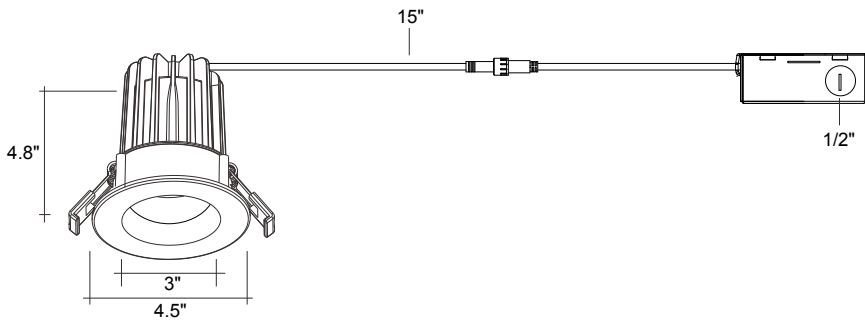

1. Field installable. Lasts 90 minutes.

Specs and model numbers are subject to change with or without notice. Optional Accessories please see page 3

**FEATURES**

**15W**

**4" Round Trim**

**18W**

**4" Square Trim**