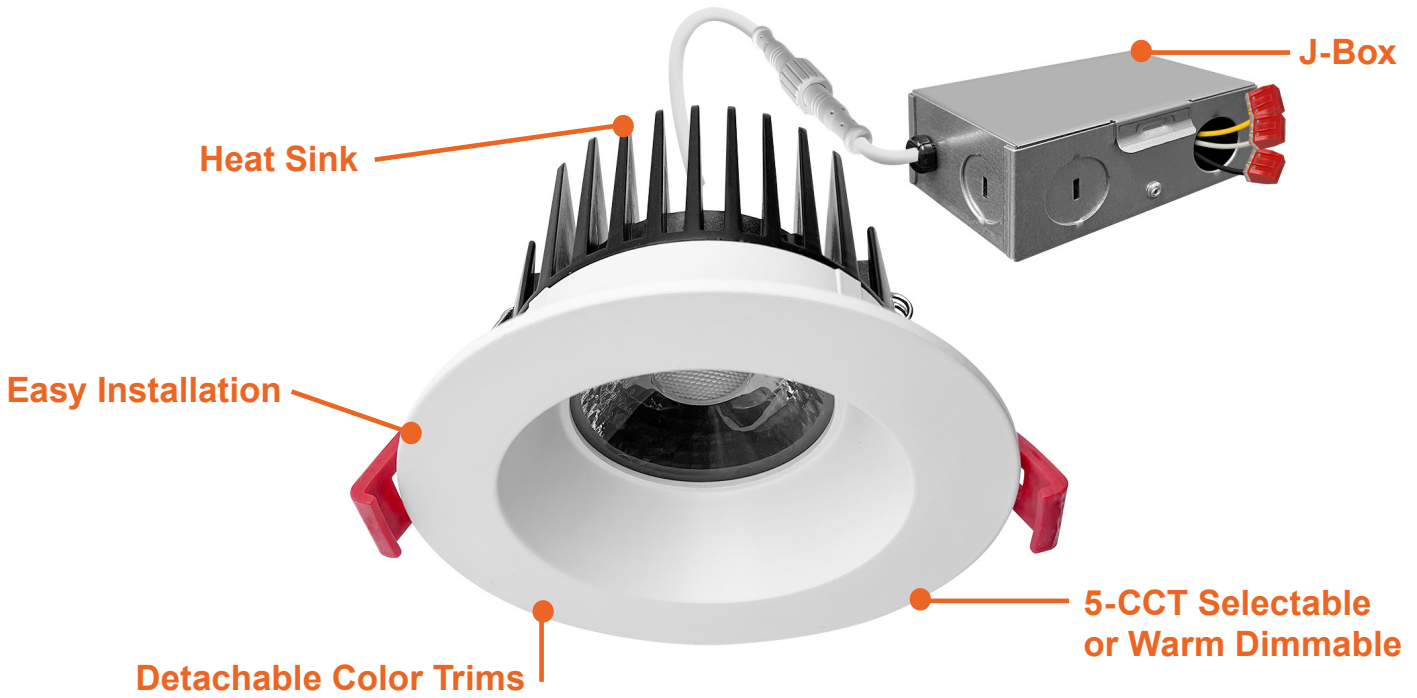

FEATURES

15W