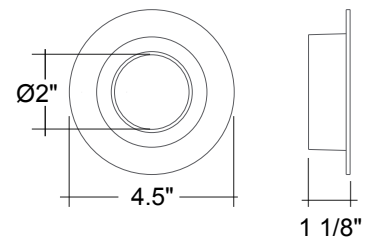

4" Round Trim