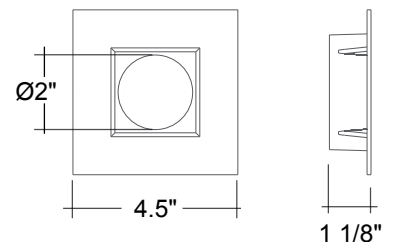

1. Field installable. Lasts 90 minutes.

Specs and model numbers are subject to change with or without notice. Optional Accessories please see page 3

**FEATURES**

**15W**

**4" Round Trim**

**18W**

**4" Square Trim**