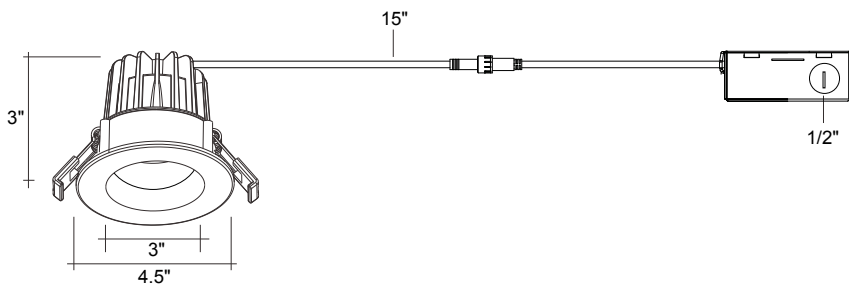

FEATURES

15W