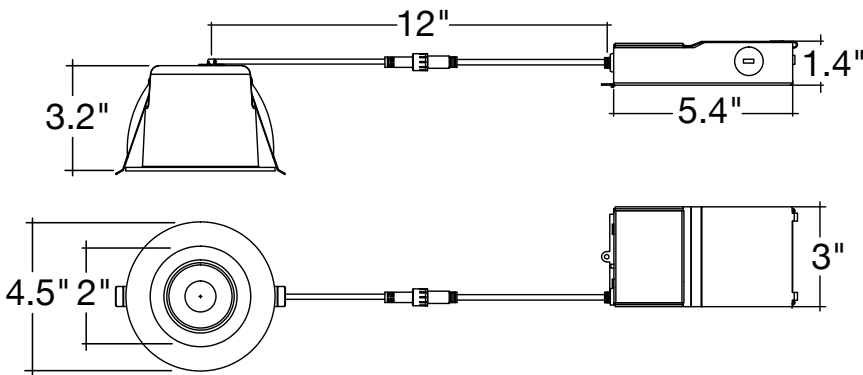

FEATURES

4" Round Trim