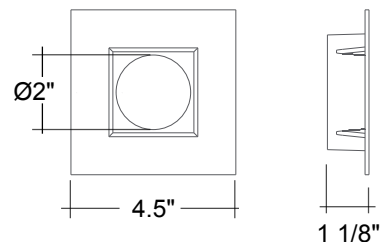

4" Square Trim