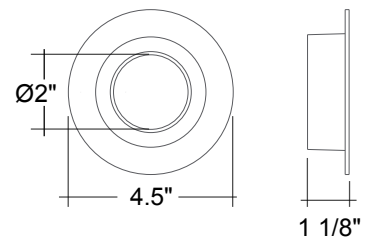

FEATURES

4" Round Trim