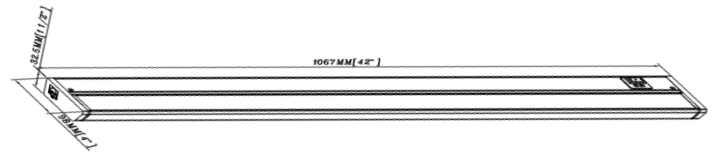

JOB NAME: _____

DATE: _____

TYPE: _____

DIMENSIONS:

42"(L) x 1-1/2"(H) x 4"(D)

UCA-42-WHT
UCA-42-BRZ

120-VOLT LED UNDERCABINET

Ideal for under cabinet, display cases, or in low-profile areas. UCA offers low heat, easy installation, environmentally friendly and maintenance free for many years.

ELECTRICAL SPECIFICATIONS:

- Working Voltage: 120V (Internal Driver)
- Wattage: 20 W
- Efficacy: 55 LM/W

HOUSING SPECIFICATIONS:

- Linkable
- 1/2" KOs for hardwiring installation (multiple on top and back)
- Built-in LED driver
- 22- gauge sheet metal housing, white/bronze enamel finish, painted after fabrication
- Very low, 1" profile, only 3-1/2" wide
- Tempered glass lens for easy cleaning inside frosted to reduce LED imaging
- 120V with plug and hardwire option included
- Color packaging with hanging tab
- 3/8" flex connector and mounting screws included
- Includes 6' power cord with plug and (1) 8" interconnect cable
- Key-holed mounting slots in housing simplify installation

6' Power Cord
8' interconnect cable
End-to-End connector
Mounting screws

On/Off Switch with
100%/50% Dimming
Color Temp. Switch:
2700K/3000K/4000K

1/2" KOs
Cable Connector Included

| MODEL | WATTS | VOLTAGE | LUMENS | COLOR TEMP |
|------------|-------|---------|---------|-------------------|
| UCA-33-WHT | 20W | 120V | 1100 LM | 2700K/3000K/4000K |
| UCA-33-BRZ | 20W | 120V | 1100 LM | 2700K/3000K/4000K |