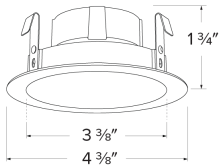

Technical Details

Construction: Diecast aluminum with a powder coated finish

Installation: Twist-on design allows for easy mounting onto the Koto™ LED Module

Lamp: Koto™ LED Module