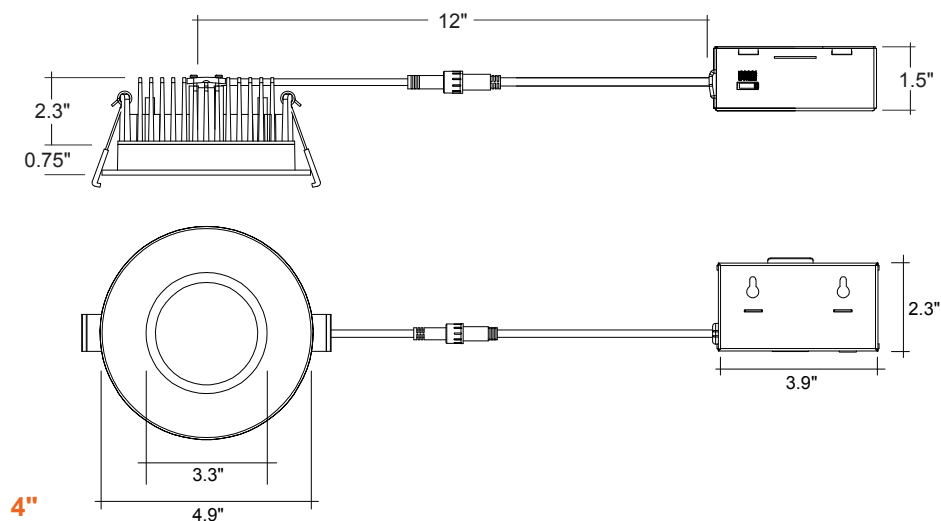

DIMENSIONS