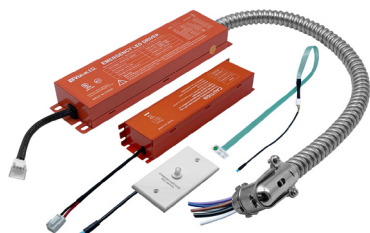

LED-EMB-25W-HV-0/10V-2P

Model	Voltage	Watts	Lumens	Color	CRI
LED-MDJBX-3-10W-5CCT-WH-R	120V	10w	800	27/30/35/40/50K	>90
LED-MDJBX-4-15W-5CCT-WH-R	120V	15w	1300	27/30/35/40/50K	>90

TRIMS

Accessory	Description
MDJBX-3-TRIM-BLK-R	3" Regressed Gimbal Black Round Trim
MDJBX-3-TRIM-BLK-SQ	3" Regressed Gimbal Black Square Trim
MDJBX-3-TRIM-WH-SQ	3" Regressed Gimbal White Square Trim
MDJBX-4-TRIM-BLK-R	4" Regressed Gimbal Black Round Trim
MDJBX-4-TRIM-BLK-SQ	4" Regressed Gimbal Black Square Trim
MDJBX-4-TRIM-WH-SQ	4" Regressed Gimbal White Square Trim

CONSTRUCTION PLATES

Accessory	Description
CUNV-NC-ICAT-7H	1" 2"3" 3.5" 4" 5" 6" Universal Pre-Mounting New Construction Plate
CUNV-JBX-RI-XL	Universal tough in plate (Extra Long)

EXTENSION CABLE

Accessory	Description
JBX-EXT-6'-2PIN	6" Extension Cable
JBX-EXT-10'-2PIN	10" Extension Cable
JBX-EXT-12'-2PIN	12" Extension Cable

EMERGENCY BACKUP

Accessory	Description
LED-EMB-25W-HV-0/10V-2P	Up to 24W fixtures

TESTED COMPATIBLE DIMMERS

Other dimmers may be compatible but have not been tested. Please contact us for more information.

TRIAC/ELV Dimmers

Lutron	Leviton	Legrand	Cooper
AYCL-153P	6633	ADTP703TU	9540
DV-600PR	6674	H703PTW	DAL06P
DVCL-153P	6602		
MACL-153MH	IPL06		
MRF2-6CL			
D-600P			
NTELV-300P			
S-600P			
CT-600P			
CTCL-153P			
TG-600P			
TCCL-153P			
L-153P