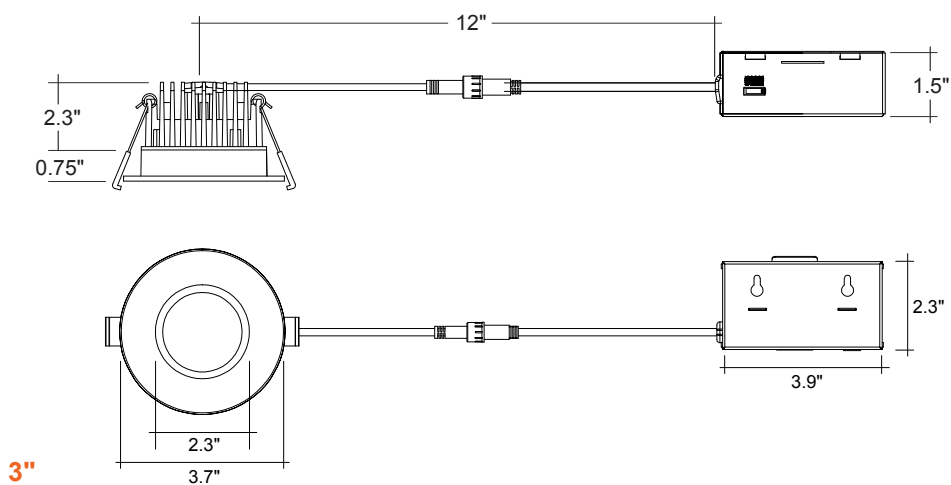

DIMENSIONS