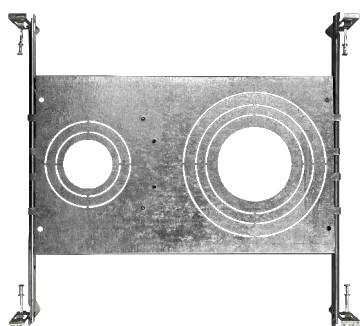

1. Field installable. Lasts 90 minutes

Specs and model numbers are subject to change with or without notice.

**FEATURES**

**DIMENSIONS**

**ACCESSORIES**

**Black**  
(-BLK-R)

**White**  
(-WH-SQ)

**Black**  
(-BLK-SQ)