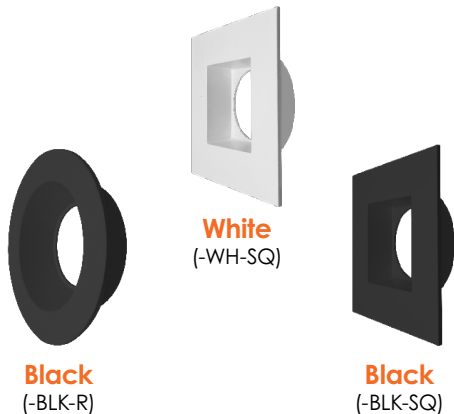

### Optional Accessories (Order Separately)

3" Trim Options	4" Trim Options	New Construction Plates	Extension Cables	Emergency Backup 1 (field install)
<b>MDJBX-3-TRIM -WH-SQ</b> White Square	<b>MDJBX-4-TRIM -WH-SQ</b> White Square	<b>CUNV-NC-ICAT-7H</b> 1,2,3,3.5,4,5,6" w/ hanging bars	<b>JBX-EXT-6'-2PIN</b> 6' Extension	<b>LED-EMB-25W-HV -0/10V-2P</b> Up to 24W fixtures
<b>MDJBX-3-TRIM -BLK-R</b> Black Round	<b>MDJBX-4-TRIM -BLK-R</b> Black Round	<b>CUNV-JBX-RI-XL</b> 2,3,3.5,4,5,6" Rough in plate. Extra long	<b>JBX-EXT-10'-2PIN</b> 10' Extension	
<b>MDJBX-3-TRIM -BLK-SQ</b> Black Square	<b>MDJBX-4-TRIM -BLK-SQ</b> Black Square		<b>JBX-EXT-12'-2PIN</b> 12' Extension	

1. Field installable. Lasts 90 minutes

Specs and model numbers are subject to change with or without notice.

**FEATURES**

**DIMENSIONS**

**ACCESSORIES**

**Black**  
(-BLK-R)

**White**  
(-WH-SQ)

**Black**  
(-BLK-SQ)