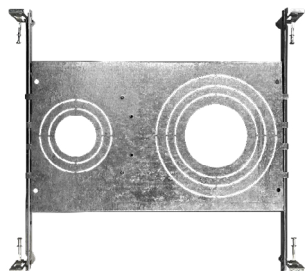

New Construction Plates	Extension Cables	Emergency Backup ¹ (field install)	Optics
CUNV-NC-ICAT-7H Universal Plate with hanging bars (Round fixtures only)	JBX-EXT-6'-2PIN 6' Extension	LED-EMB-15W -HV-0/10V-2P Up to 14W fixtures	OPTIC-35X17 -24D Field Installable
CUNV-JBX-RI-XL Universal Rough In Plate Extra long (Round fixtures only)	JBX-EXT-10'-2PIN 10' Extension	LED-EMB-25W -HV-0/10V-2P Up to 24W fixtures	OPTIC-35X17 -60D Field Installable
	JBX-EXT-12'-2PIN 12' Extension		OPTIC-63X22 -24D Field Installable
			OPTIC-63X22 -60D Field Installable
			OPTIC-63X22 -60D Field Installable 60 Degree Lens for 4"

1. Field installable. Lasts 90 minutes.

Specs and model numbers are subject to change with or without notice.

FEATURES

DIMENSIONS

Fixture Model	Voltage	Watts	Lumens	Color	CRI
LED-DLJBX-2-8W-5CCT-FR-WW-SM	120V	8W	600	27/30/35/40/50k	>90