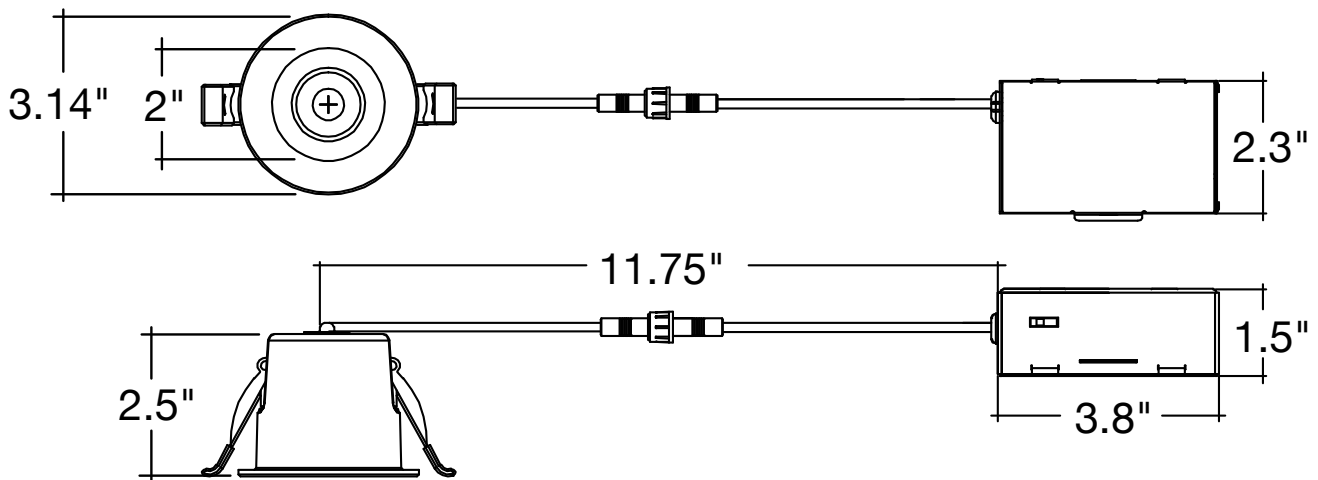

New Construction Plates	Extension Cables	Emergency Backup ¹ (field install)	Optics
CUNV-NC-ICAT-7H Universal Plate with hanging bars (Round fixtures only)	JBX-EXT-6'-2PIN 6' Extension	LED-EMB-15W -HV-0/10V-2P Up to 14W fixtures	OPTIC-35X17 -24D Field Installable
CUNV-JBX-RI-XL Universal Rough In Plate Extra long (Round fixtures only)	JBX-EXT-10'-2PIN 10' Extension	LED-EMB-25W -HV-0/10V-2P Up to 24W fixtures	OPTIC-35X17 -60D Field Installable
	JBX-EXT-12'-2PIN 12' Extension		OPTIC-63X22 -24D Field Installable
			OPTIC-63X22 -60D Field Installable
			OPTIC-63X22 -60D Field Installable 60 Degree Lens for 4"

1. Field installable. Lasts 90 minutes.

Specs and model numbers are subject to change with or without notice.

FEATURES

DIMENSIONS

Fixture Model	Voltage	Watts	Lumens	Color	CRI
LED-DLJBX-2-8W-5CCT-FR-WW-SM	120V	8W	600	27/30/35/40/50k	>90