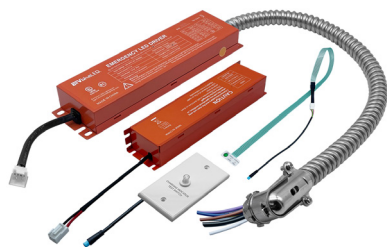

LED-EMB-15W-HV-0/10V-2P
LED-EMB-25W-HV-0/10V-2P

Fixture Model	Voltage	Watts	Lumens	Color	CRI
LED-DLJBX-2-6W-3WD-W/W-S	120V	6W	450	30K-18K	>90
LED-DLJBX-2-8W-5CCT-WW-SM	120V	8W	600	27/30/35/40/50k	>90
LED-DLJBX-2-12W-3WD-W/W-S	120V	12W	850	30K-18K	>90
LED-DLJBX-2-15W-5CCT-W/W-S	120V	15W	1000	27/30/35/40/50k	>90
LED-DLJBX-2-15W-27K-W/W-S	120V	15W	1000	2700k	>90
LED-DLJBX-2-15W-30K-W/W-S	120V	15W	1000	3000k	>90
LED-DLJBX-2-15W-40K-W/W-S	120V	15W	1000	4000k	>90
LED-DLJBX-2-15W-50K-W/W-S	120V	15W	1000	5000k	>90

TRIMS

Trim Model	Description
DLJBX-2-TRIM-BLK-S	2" Black In and Out Smooth Trim (Reflector and Trim Included)
DLJBX-2-TRIM-BL-BFL	2" Black In and Out Baffle Trim (Reflector and Trim Included)
DLJBX-2-TRIM-BZ-S	2" Bronze In and Out Smooth Trim (Reflector and Trim Included)
DLJBX-2-TRIM-BZ-BFL	2" Bronze In and Out Baffle Trim (Reflector and Trim Included)
DLJBX-2-TRIM-BN-S	2" Brushed Nickel In and Out Smooth Trim (Reflector and Trim Included)
DLJBX-2-TRIM-CH-S	2" Chrome In and Out Smooth Trim (Reflector and Trim Included)
DLJBX-2-TRIM-WH-BFL	2" White In and Out Baffle Trim (Reflector and Trim Included)
DLJBX-2-TRIM-BN-S-SQ	2" Brushed Nickel Smooth Square Trim (Trim only, Reflector Not Included)
DLJBX-2-TRIM-BL-S-SQ	2" Black Smooth Square Trim (Trim only, Reflector Not Included)
DLJBX-2-TRIM-BZ-SQ	2" Bronze Smooth Square Trim (Trim only, Reflector Not Included)
DLJBX-2-TRIM-WH-S-SQ	2" White Smooth Square Trim (Trim only, Reflector Not Included)

CONSTRUCTION PLATES

Accessory	Description
CUNV-NC-ICAT-7H	1" 2"3" 3.5" 4" 5" 6" Universal Pre-Mounting New Construction Plate (Round fixtures only)
CUNV-JBX-RI-XL	Universal tough in plate Extra Long (Round fixtures only)

EXTENSION CABLE

Accessory	Description
JBX-EXT-6'-2PIN	6" Extension Cable
JBX-EXT-10'-2PIN	10" Extension Cable
JBX-EXT-12'-2PIN	12" Extension Cable

EMERGENCY BACKUP

Accessory	Description
LED-EMB-15W-HV-0/10V-2P	Up to 14W fixtures
LED-EMB-25W-HV-0/10V-2P	Up to 24W fixtures

OPTICS

Accessory	Description
OPTIC-35X17-24D	Field Installable 24 Degree Lens
OPTIC-35X17-60D	Field Installable 60 Degree Lens

TESTED COMPATIBLE DIMMERS

Other dimmers may be compatible but have not been tested. Please contact us for more information.
TRIAC/ELV Dimmers

Lutron	Leviton	Legrand	Cooper
AYCL-153P	NTELV-300P	6633	ADTP703TU 9540
DV-600PR	S-600P	6674	H703PTW DAL06P
DVCL-153P	CT-600P	6602	
MACL-153MH	CTCL-153P	IPL06	
MRF2-6CL	TG-600P		
D-600P	TCCL-153P