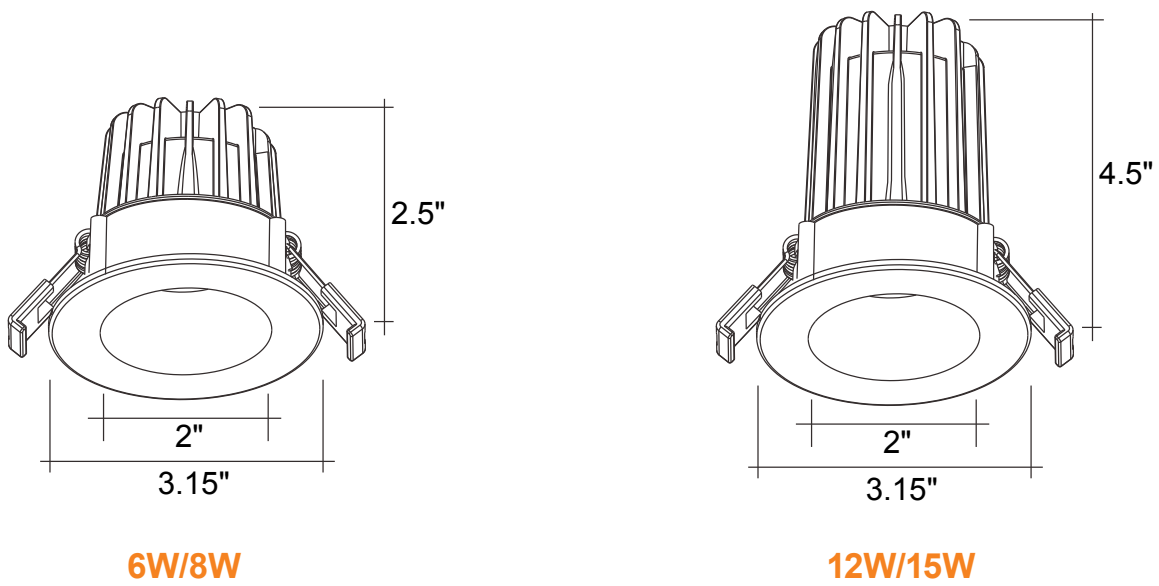

DIMENSIONS