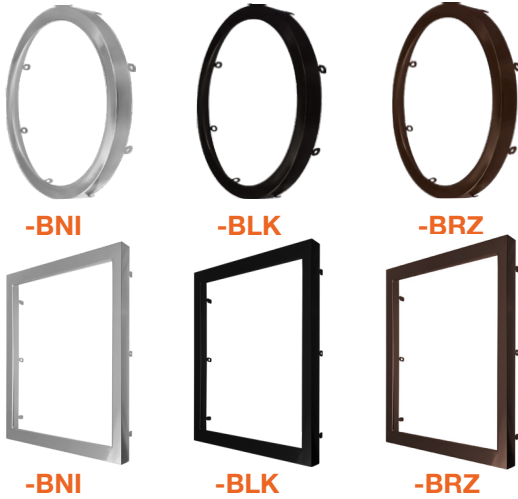

Optional Accessories (Order Separately)

Round Trims	Square Trims	Recessed Can Converter	Emergency Backup	Pendant Stem Mount
SLDSKR-5-TRIM-BLK 5" Round Black	SLDSKSQ-5-TRIM-BLK 5" Square Black	SLDSK-4CLIP 4" Recessed Can Converter for 5" fixtures	SLDSKR-7-EMB-UNV Surface mount pancake EMB	STM-JBX-6-WH 6' Stem Mount (Adjustable length) White Finish
SLDSKR-5-TRIM-BRZ 5" Round Bronze	SLDSKSQ-5-TRIM-BRZ 5" Square Bronze	SLDSK-7-6CLIP 6" Recessed Can Converter for 7" fixtures	SLDSKR-7-EMB-EMPTY-UNV Empty surface mount pancake EMB	STM-JBX-6-BLK 6' Stem Mount (Adjustable length) Black Finish
SLDSKR-5-TRIM-BNI 5" Round Brushed Nickel	SLDSKSQ-5-TRIM-BNI 5" Square Brushed Nickel	SLDSK-12-6CLIP 6" Recessed Can Converter for 12" fixtures	SLDSKR-12-EMB-UNV Surface mount pancake EMB	
SLDSKR-7-TRIM-BLK 7" Round Black	SLDSKSQ-7-TRIM-BLK 7" Square Black		SLDSKR-12-EMB-EMPTY-UNV Empty surface mount pancake EMB	
SLDSKR-7-TRIM-BRZ 7" Round Bronze	SLDSKSQ-7-TRIM-BRZ 7" Square Bronze		LED-EMB-25W-HV-2P For fixtures up to 25W	
SLDSKR-7-TRIM-BNI 7" Round Brushed Nickel	SLDSKSQ-7-TRIM-BNI 7" Square Brushed Nickel			
SLDSKR-12-TRIM-BLK 12" Round Black	SLDSKSQ-12-TRIM-BLK 12" Square Black			
SLDSKR-12-TRIM-BRZ 12" Round Bronze	SLDSKSQ-12-TRIM-BRZ 12" Square Bronze			
SLDSKR-12-TRIM-BNI 12" Round Brushed Nickel	SLDSKSQ-12-TRIM-BNI 12" Square Brushed Nickel			

Specs and model numbers are subject to change with or without notice.

FEATURES

DIMENSIONS

CLIP-ON TRIMS - 5" / 7" / 12"

ACCESSORIES

SLDSKR-7-EMB-UNV **SLDSKR-7-EMB-EMPTY-UNV**
SLDSKR-12-EMB-UNV **SLDSKR-12-EMB-EMPTY-UNV**