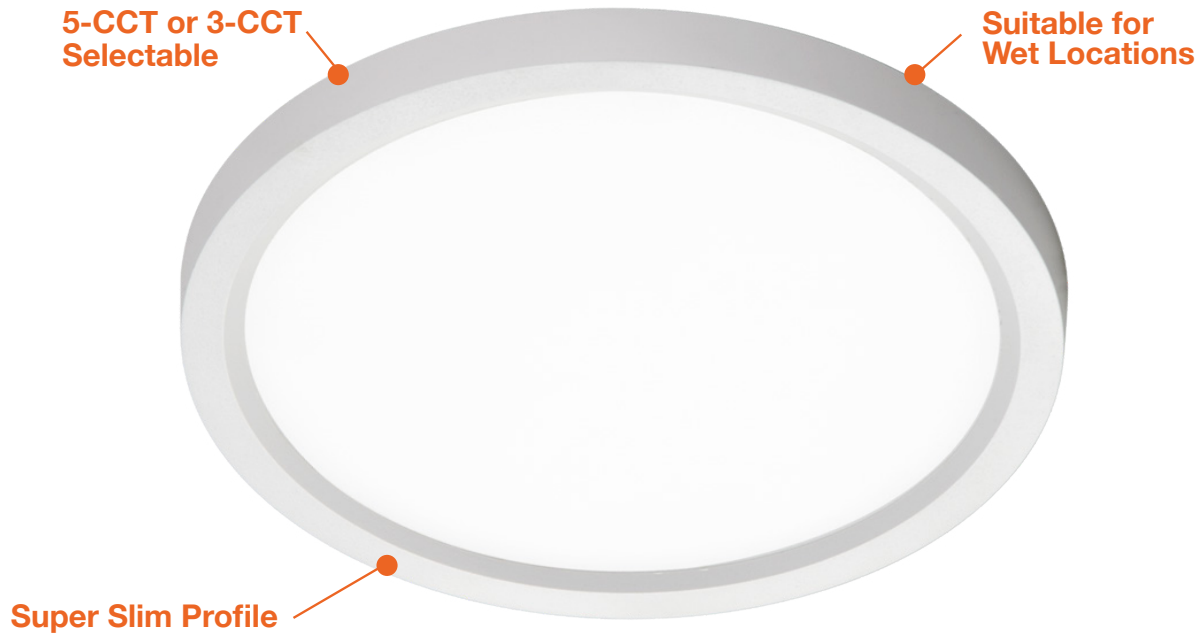

Square Series

- LED-SLDSKSQ-5-10W-TRI White Finish
- LED-SLDSKSQ-5-10W-5CCT-WH White Finish
- LED-SLDSKSQ-7-15W-TRI White Finish
- LED-SLDSKSQ-7-15W-5CCT-WH White Finish
- LED-SLDSKSQ-12-22W-5CCT-WH White Finish

Optional Accessories (Order Separately)

Round Trims	Square Trims	Recessed Can Converter	Emergency Backup	Pendant Stem Mount
SLDSKR-5-TRIM-BLK 5" Round Black	SLDSKSQ-5-TRIM-BLK 5" Square Black	SLDSK-4CLIP 4" Recessed Can Converter for 5" fixtures	SLDSKR-7-EMB-UNV Surface mount pancake EMB	STM-JBX-6-WH 6' Stem Mount (Adjustable length) White Finish
SLDSKR-5-TRIM-BRZ 5" Round Bronze	SLDSKSQ-5-TRIM-BRZ 5" Square Bronze	SLDSK-7-6CLIP 6" Recessed Can Converter for 7" fixtures	SLDSKR-7-EMB-EMPTY-UNV Empty surface mount pancake EMB	STM-JBX-6-BLK 6' Stem Mount (Adjustable length) Black Finish
SLDSKR-5-TRIM-BNI 5" Round Brushed Nickel	SLDSKSQ-5-TRIM-BNI 5" Square Brushed Nickel	SLDSK-12-6CLIP 6" Recessed Can Converter for 12" fixtures	SLDSKR-12-EMB-UNV Surface mount pancake EMB	
SLDSKR-7-TRIM-BLK 7" Round Black	SLDSKSQ-7-TRIM-BLK 7" Square Black		SLDSKR-12-EMB-EMPTY-UNV Empty surface mount pancake EMB	
SLDSKR-7-TRIM-BRZ 7" Round Bronze	SLDSKSQ-7-TRIM-BRZ 7" Square Bronze		LED-EMB-25W-HV-2P For fixtures up to 25W	
SLDSKR-7-TRIM-BNI 7" Round Brushed Nickel	SLDSKSQ-7-TRIM-BNI 7" Square Brushed Nickel			
SLDSKR-12-TRIM-BLK 12" Round Black	SLDSKSQ-12-TRIM-BLK 12" Square Black			
SLDSKR-12-TRIM-BRZ 12" Round Bronze	SLDSKSQ-12-TRIM-BRZ 12" Square Bronze			
SLDSKR-12-TRIM-BNI 12" Round Brushed Nickel	SLDSKSQ-12-TRIM-BNI 12" Square Brushed Nickel			

Specs and model numbers are subject to change with or without notice.

FEATURES

DIMENSIONS

CLIP-ON TRIMS - 5" / 7" / 12"

ACCESSORIES

SLDSKR-7-EMB-UNV **SLDSKR-7-EMB-EMPTY-UNV**
SLDSKR-12-EMB-UNV **SLDSKR-12-EMB-EMPTY-UNV**