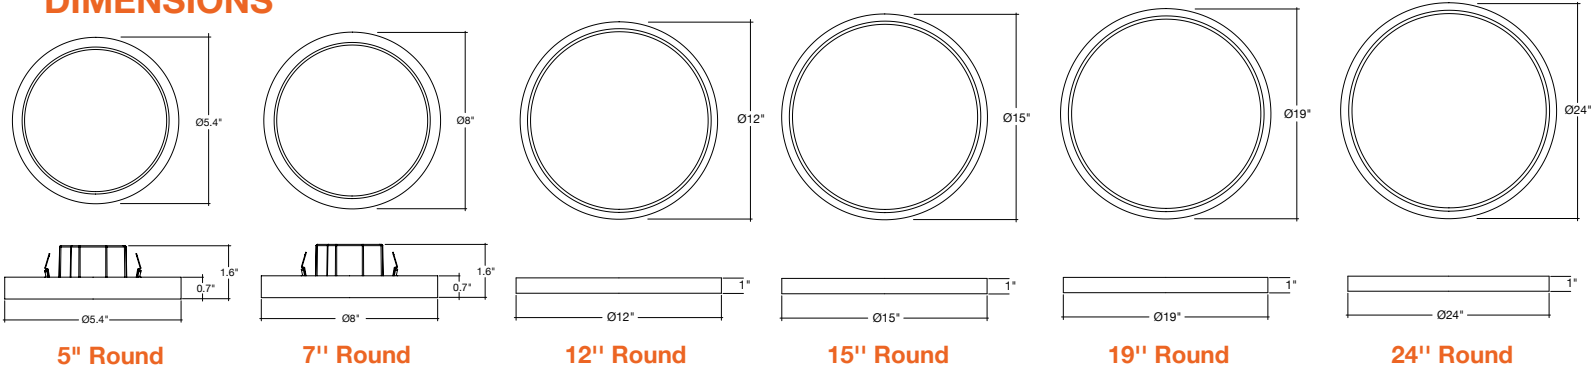

Optional Accessories (Order Separately)

Round Trims	Square Trims	Recessed Can Converter	Emergency Backup	Pendant Stem Mount
SLDSKR-5-TRIM-BLK 5" Round Black	SLDSKSQ-5-TRIM-BLK 5" Square Black	SLDSK-4CLIP 4" Recessed Can Converter for 5" fixtures	SLDSKR-7-EMB-UNV Surface mount pancake EMB	STM-JBX-6-WH 6' Stem Mount (Adjustable length) White Finish
SLDSKR-5-TRIM-BRZ 5" Round Bronze	SLDSKSQ-5-TRIM-BRZ 5" Square Bronze	SLDSK-7-6CLIP 6" Recessed Can Converter for 7" fixtures	SLDSKR-7-EMB-EMPTY-UNV Empty surface mount pancake EMB	STM-JBX-6-BLK 6' Stem Mount (Adjustable length) Black Finish
SLDSKR-5-TRIM-BNI 5" Round Brushed Nickel	SLDSKSQ-5-TRIM-BNI 5" Square Brushed Nickel	SLDSK-12-6CLIP 6" Recessed Can Converter for 12" fixtures	SLDSKR-12-EMB-UNV Surface mount pancake EMB	
SLDSKR-7-TRIM-BLK 7" Round Black	SLDSKSQ-7-TRIM-BLK 7" Square Black		SLDSKR-12-EMB-EMPTY-UNV Empty surface mount pancake EMB	
SLDSKR-7-TRIM-BRZ 7" Round Bronze	SLDSKSQ-7-TRIM-BRZ 7" Square Bronze		LED-EMB-25W-HV-2P For fixtures up to 25W	
SLDSKR-7-TRIM-BNI 7" Round Brushed Nickel	SLDSKSQ-7-TRIM-BNI 7" Square Brushed Nickel			
SLDSKR-12-TRIM-BLK 12" Round Black	SLDSKSQ-12-TRIM-BLK 12" Square Black			
SLDSKR-12-TRIM-BRZ 12" Round Bronze	SLDSKSQ-12-TRIM-BRZ 12" Square Bronze			
SLDSKR-12-TRIM-BNI 12" Round Brushed Nickel	SLDSKSQ-12-TRIM-BNI 12" Square Brushed Nickel			

Specs and model numbers are subject to change with or without notice.

FEATURES

DIMENSIONS

CLIP-ON TRIMS - 5" / 7" / 12"

ACCESSORIES

SLDSKR-7-EMB-UNV **SLDSKR-7-EMB-EMPTY-UNV**
SLDSKR-12-EMB-UNV **SLDSKR-12-EMB-EMPTY-UNV**