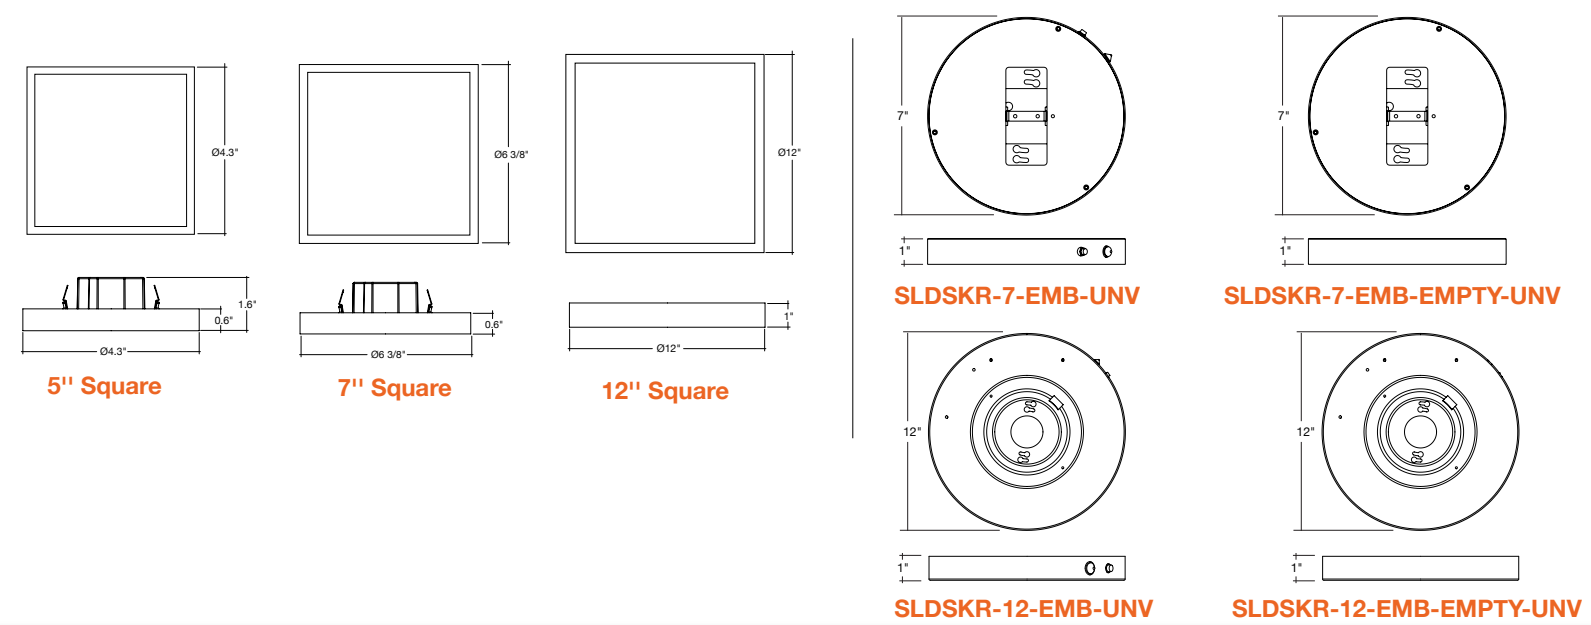

Optional Accessories (Order Separately)

Round Trims	Square Trims	Recessed Can Converter	Emergency Backup	Pendant Stem Mount
SLDSKR-5-TRIM-BLK 5" Round Black	SLDSKSQ-5-TRIM-BLK 5" Square Black	SLDSK-4CLIP 4" Recessed Can Converter for 5" fixtures	SLDSKR-7-EMB-UNV Surface mount pancake EMB	STM-JBX-6-WH 6' Stem Mount (Adjustable length) White Finish
SLDSKR-5-TRIM-BRZ 5" Round Bronze	SLDSKSQ-5-TRIM-BRZ 5" Square Bronze	SLDSK-7-6CLIP 6" Recessed Can Converter for 7" fixtures	SLDSKR-7-EMB-EMPTY-UNV Empty surface mount pancake EMB	STM-JBX-6-BLK 6' Stem Mount (Adjustable length) Black Finish
SLDSKR-5-TRIM-BNI 5" Round Brushed Nickel	SLDSKSQ-5-TRIM-BNI 5" Square Brushed Nickel	SLDSK-12-6CLIP 6" Recessed Can Converter for 12" fixtures	SLDSKR-12-EMB-UNV Surface mount pancake EMB	
SLDSKR-7-TRIM-BLK 7" Round Black	SLDSKSQ-7-TRIM-BLK 7" Square Black		SLDSKR-12-EMB-EMPTY-UNV Empty surface mount pancake EMB	
SLDSKR-7-TRIM-BRZ 7" Round Bronze	SLDSKSQ-7-TRIM-BRZ 7" Square Bronze		LED-EMB-25W-HV-2P For fixtures up to 25W	
SLDSKR-7-TRIM-BNI 7" Round Brushed Nickel	SLDSKSQ-7-TRIM-BNI 7" Square Brushed Nickel			
SLDSKR-12-TRIM-BLK 12" Round Black	SLDSKSQ-12-TRIM-BLK 12" Square Black			
SLDSKR-12-TRIM-BRZ 12" Round Bronze	SLDSKSQ-12-TRIM-BRZ 12" Square Bronze			
SLDSKR-12-TRIM-BNI 12" Round Brushed Nickel	SLDSKSQ-12-TRIM-BNI 12" Square Brushed Nickel			

Specs and model numbers are subject to change with or without notice.

FEATURES

DIMENSIONS

CLIP-ON TRIMS - 5" / 7" / 12"

ACCESSORIES

SLDSKR-7-EMB-UNV **SLDSKR-7-EMB-EMPTY-UNV**
SLDSKR-12-EMB-UNV **SLDSKR-12-EMB-EMPTY-UNV**