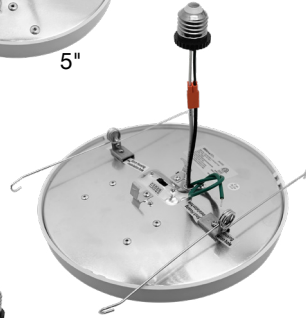

**Optional Accessories (Order Separately)**

Round Trims	Square Trims	Emergency Backup	Pendant Stem Mount
SLDSKR-5-TRIM-BLK 5" Round Black	SLDSKSQ-5-TRIM-BLK 5" Square Black	SLDSKR-7-EMB-UNV Surface mount pancake EMB	STM-JBX-6-WH 6" Stem Mount (Adjustable length) White Finish
SLDSKR-5-TRIM-BRZ 5" Round Bronze	SLDSKSQ-5-TRIM-BRZ 5" Square Bronze	SLDSKR-7-EMB-EMPTY-UNV Empty surface mount pancake EMB	STM-JBX-6-BLK 6" Stem Mount (Adjustable length) Black Finish
SLDSKR-5-TRIM-BNI 5" Round Brushed Nickel	SLDSKSQ-5-TRIM-BNI 5" Square Brushed Nickel	SLDSKR-12-EMB-UNV Surface mount pancake EMB	
SLDSKR-7-TRIM-BLK 7" Round Black	SLDSKSQ-7-TRIM-BLK 7" Square Black	SLDSKR-12-EMB-EMPTY-UNV Empty surface mount pancake EMB	
SLDSKR-7-TRIM-BRZ 7" Round Bronze	SLDSKSQ-7-TRIM-BRZ 7" Square Bronze	LED-EMB-25W-HV-2P For fixtures up to 25W	
SLDSKR-7-TRIM-BNI 7" Round Brushed Nickel	SLDSKSQ-7-TRIM-BNI 7" Square Brushed Nickel		
SLDSKR-12-TRIM-BLK 12" Round Black	SLDSKSQ-12-TRIM-BLK 12" Square Black		
SLDSKR-12-TRIM-BRZ 12" Round Bronze	SLDSKSQ-12-TRIM-BRZ 12" Square Bronze		
SLDSKR-12-TRIM-BNI 12" Round Brushed Nickel	SLDSKSQ-12-TRIM-BNI 12" Square Brushed Nickel		

Specs and model numbers are subject to change with or without notice.

**FEATURES**

5-CCT or 3-CCT  
Selectable

Suitable for  
Wet Locations

Super Slim Profile

5"

Shown with E26 Base

12"/15"/19"

**DIMENSIONS**

**CLIP-ON TRIMS - 5" / 7" / 12"**

**ACCESSORIES**

**SLDSKR-7-EMB-UNV**  
**SLDSKR-12-EMB-UNV**

**SLDSKR-7-EMB-EMPTY-UNV**  
**SLDSKR-12-EMB-EMPTY-UNV**

**STM-JBX-6-WH**  
**STM-JBX-6-BLK**

**SURFACE MOUNTS**