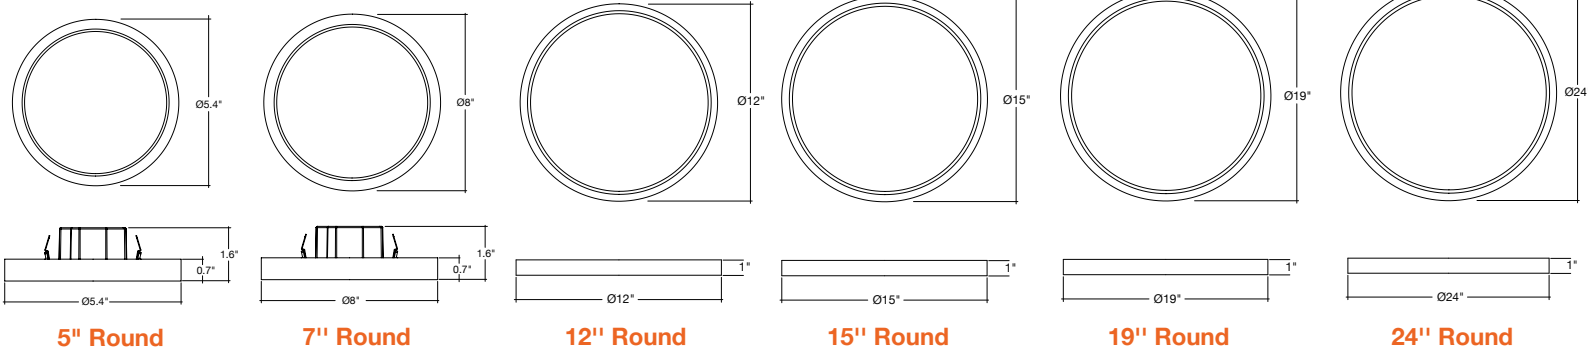

**Optional Accessories (Order Separately)**

Round Trims	Square Trims	Emergency Backup	Pendant Stem Mount
SLDSKR-5-TRIM-BLK 5" Round Black	SLDSKSQ-5-TRIM-BLK 5" Square Black	SLDSKR-7-EMB-UNV Surface mount pancake EMB	STM-JBX-6-WH 6" Stem Mount (Adjustable length) White Finish
SLDSKR-5-TRIM-BRZ 5" Round Bronze	SLDSKSQ-5-TRIM-BRZ 5" Square Bronze	SLDSKR-7-EMB-EMPTY-UNV Empty surface mount pancake EMB	STM-JBX-6-BLK 6" Stem Mount (Adjustable length) Black Finish
SLDSKR-5-TRIM-BNI 5" Round Brushed Nickel	SLDSKSQ-5-TRIM-BNI 5" Square Brushed Nickel	SLDSKR-12-EMB-UNV Surface mount pancake EMB	
SLDSKR-7-TRIM-BLK 7" Round Black	SLDSKSQ-7-TRIM-BLK 7" Square Black	SLDSKR-12-EMB-EMPTY-UNV Empty surface mount pancake EMB	
SLDSKR-7-TRIM-BRZ 7" Round Bronze	SLDSKSQ-7-TRIM-BRZ 7" Square Bronze	LED-EMB-25W-HV-2P For fixtures up to 25W	
SLDSKR-7-TRIM-BNI 7" Round Brushed Nickel	SLDSKSQ-7-TRIM-BNI 7" Square Brushed Nickel		
SLDSKR-12-TRIM-BLK 12" Round Black	SLDSKSQ-12-TRIM-BLK 12" Square Black		
SLDSKR-12-TRIM-BRZ 12" Round Bronze	SLDSKSQ-12-TRIM-BRZ 12" Square Bronze		
SLDSKR-12-TRIM-BNI 12" Round Brushed Nickel	SLDSKSQ-12-TRIM-BNI 12" Square Brushed Nickel		

Specs and model numbers are subject to change with or without notice.

**FEATURES**

5-CCT or 3-CCT  
Selectable

Suitable for  
Wet Locations

Super Slim Profile

5"

Shown with E26 Base

12"/15"/19"

**DIMENSIONS**

**CLIP-ON TRIMS - 5" / 7" / 12"**

**ACCESSORIES**

**SLDSKR-7-EMB-UNV**  
**SLDSKR-12-EMB-UNV**

**SLDSKR-7-EMB-EMPTY-UNV**  
**SLDSKR-12-EMB-EMPTY-UNV**

**STM-JBX-6-WH**  
**STM-JBX-6-BLK**

**SURFACE MOUNTS**