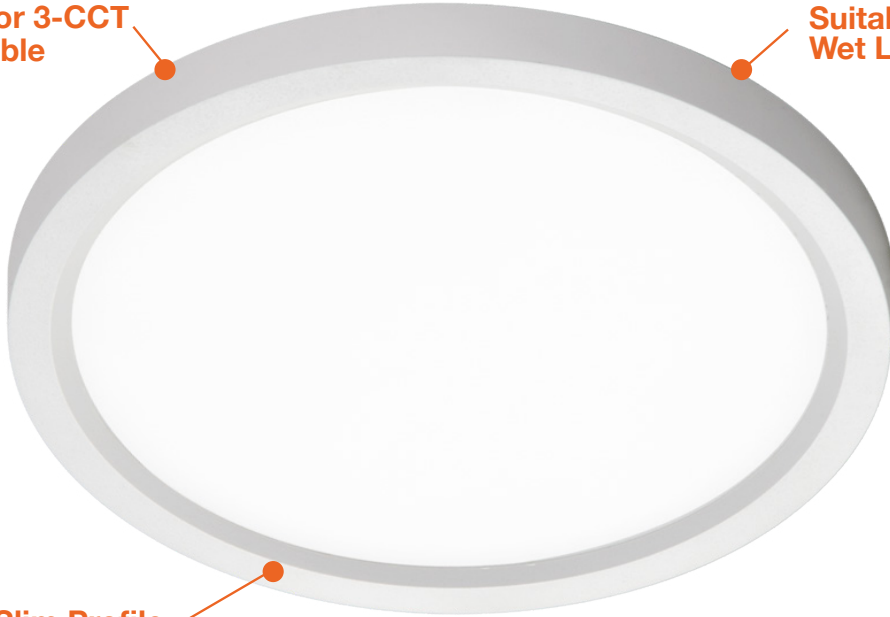

**Optional Accessories (Order Separately)**

Round Trims	Square Trims	Emergency Backup	Pendant Stem Mount
SLDSKR-5-TRIM-BLK 5" Round Black	SLDSKSQ-5-TRIM-BLK 5" Square Black	SLDSKR-7-EMB-UNV Surface mount pancake EMB	STM-JBX-6-WH 6" Stem Mount (Adjustable length) White Finish
SLDSKR-5-TRIM-BRZ 5" Round Bronze	SLDSKSQ-5-TRIM-BRZ 5" Square Bronze	SLDSKR-7-EMB-EMPTY-UNV Empty surface mount pancake EMB	STM-JBX-6-BLK 6" Stem Mount (Adjustable length) Black Finish
SLDSKR-5-TRIM-BNI 5" Round Brushed Nickel	SLDSKSQ-5-TRIM-BNI 5" Square Brushed Nickel	SLDSKR-12-EMB-UNV Surface mount pancake EMB	
SLDSKR-7-TRIM-BLK 7" Round Black	SLDSKSQ-7-TRIM-BLK 7" Square Black	SLDSKR-12-EMB-EMPTY-UNV Empty surface mount pancake EMB	
SLDSKR-7-TRIM-BRZ 7" Round Bronze	SLDSKSQ-7-TRIM-BRZ 7" Square Bronze	LED-EMB-25W-HV-2P For fixtures up to 25W	
SLDSKR-7-TRIM-BNI 7" Round Brushed Nickel	SLDSKSQ-7-TRIM-BNI 7" Square Brushed Nickel		
SLDSKR-12-TRIM-BLK 12" Round Black	SLDSKSQ-12-TRIM-BLK 12" Square Black		
SLDSKR-12-TRIM-BRZ 12" Round Bronze	SLDSKSQ-12-TRIM-BRZ 12" Square Bronze		
SLDSKR-12-TRIM-BNI 12" Round Brushed Nickel	SLDSKSQ-12-TRIM-BNI 12" Square Brushed Nickel		

Specs and model numbers are subject to change with or without notice.

**FEATURES**

5-CCT or 3-CCT  
Selectable

Suitable for  
Wet Locations

Super Slim Profile

5"

Shown with E26 Base

12"/15"/19"