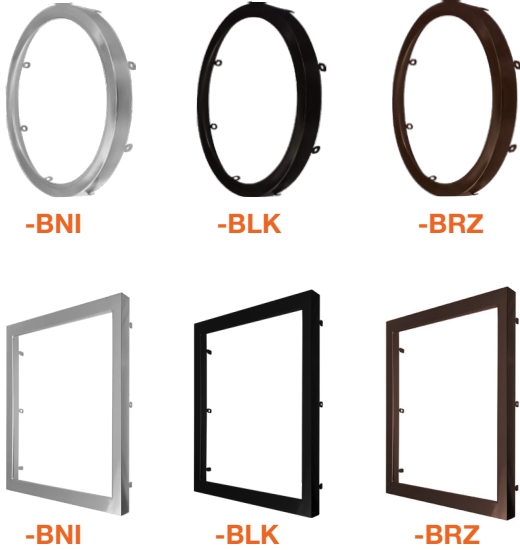

**Optional Accessories (Order Separately)**

Round Trims	Square Trims	Emergency Backup	Pendant Stem Mount
SLDSKR-5-TRIM-BLK 5" Round Black	SLDSKSQ-5-TRIM-BLK 5" Square Black	SLDSKR-7-EMB-UNV Surface mount pancake EMB	STM-JBX-6-WH 6" Stem Mount (Adjustable length) White Finish
SLDSKR-5-TRIM-BRZ 5" Round Bronze	SLDSKSQ-5-TRIM-BRZ 5" Square Bronze	SLDSKR-7-EMB-EMPTY-UNV Empty surface mount pancake EMB	STM-JBX-6-BLK 6" Stem Mount (Adjustable length) Black Finish
SLDSKR-5-TRIM-BNI 5" Round Brushed Nickel	SLDSKSQ-5-TRIM-BNI 5" Square Brushed Nickel	SLDSKR-12-EMB-UNV Surface mount pancake EMB	
SLDSKR-7-TRIM-BLK 7" Round Black	SLDSKSQ-7-TRIM-BLK 7" Square Black	SLDSKR-12-EMB-EMPTY-UNV Empty surface mount pancake EMB	
SLDSKR-7-TRIM-BRZ 7" Round Bronze	SLDSKSQ-7-TRIM-BRZ 7" Square Bronze	LED-EMB-25W-HV-2P For fixtures up to 25W	
SLDSKR-7-TRIM-BNI 7" Round Brushed Nickel	SLDSKSQ-7-TRIM-BNI 7" Square Brushed Nickel		
SLDSKR-12-TRIM-BLK 12" Round Black	SLDSKSQ-12-TRIM-BLK 12" Square Black		
SLDSKR-12-TRIM-BRZ 12" Round Bronze	SLDSKSQ-12-TRIM-BRZ 12" Square Bronze		
SLDSKR-12-TRIM-BNI 12" Round Brushed Nickel	SLDSKSQ-12-TRIM-BNI 12" Square Brushed Nickel		

Specs and model numbers are subject to change with or without notice.

**FEATURES**

5-CCT or 3-CCT  
Selectable

Suitable for  
Wet Locations

Super Slim Profile

5"

Shown with E26 Base

12"/15"/19"

**DIMENSIONS**

**CLIP-ON TRIMS - 5" / 7" / 12"**

**ACCESSORIES**

**SLDSKR-7-EMB-UNV**  
**SLDSKR-12-EMB-UNV**

**SLDSKR-7-EMB-EMPTY-UNV**  
**SLDSKR-12-EMB-EMPTY-UNV**

**STM-JBX-6-WH**  
**STM-JBX-6-BLK**

**SURFACE MOUNTS**