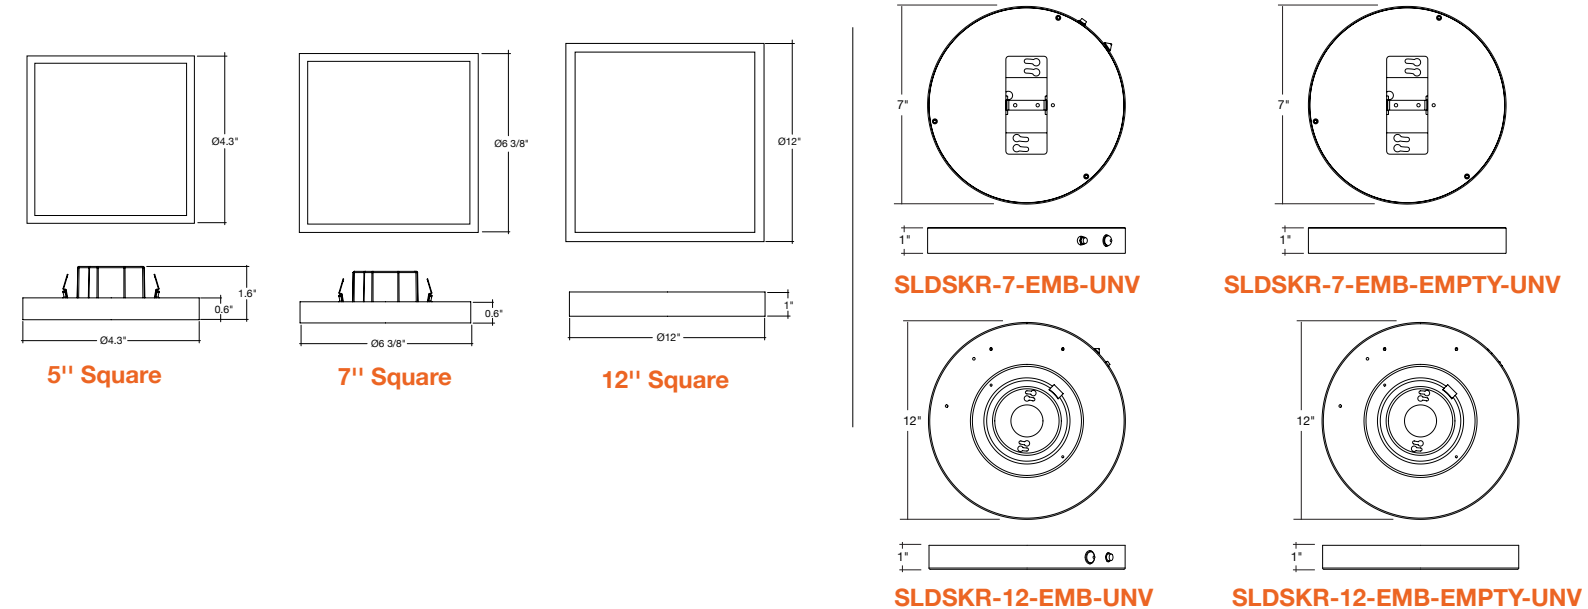

Specs and model numbers are subject to change with or without notice.

**FEATURES**

5-CCT or 3-CCT  
Selectable

Suitable for  
Wet Locations

Super Slim Profile

5"

Shown with E26 Base

12"/15"/19"

**DIMENSIONS**

**CLIP-ON TRIMS - 5" / 7" / 12"**

**ACCESSORIES**

**SLDSKR-7-EMB-UNV**  
**SLDSKR-12-EMB-UNV**

**SLDSKR-7-EMB-EMPTY-UNV**  
**SLDSKR-12-EMB-EMPTY-UNV**

**STM-JBX-6-WH**  
**STM-JBX-6-BLK**

**SURFACE MOUNTS**