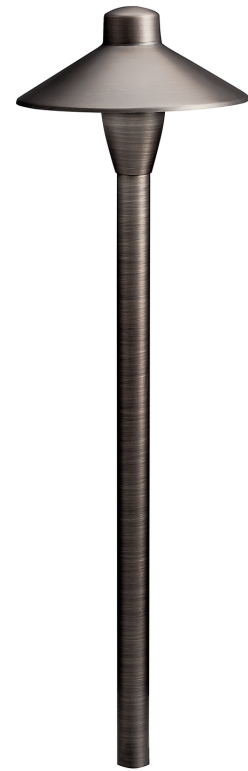

SPECIFICATIONS

Certifications/Qualifications

ADA Compliant	No
Prop65	Yes
Dark Sky Compliant	No
Location Rating	Wet
	kichler.com/warranty

Dimensions

Height	21"
Weight	2.8 LBS

Electrical

Input Voltage	12 V
---------------	------

Light Source

Light Source	Bulb
Lamp Included	Not Included
# Of Bulbs/LED Modules	1
Max Or Nominal Watt	20 W
Lamp Type	T3
Socket Type	BIPI

Mounting/Installation

Interior/Exterior	Exterior Product
Mounting Style	GROUND STAKE
Mountable On Wall Or Ceiling	No
Mounting Weight	2.8 LBS
Modular	No
Lead Wire Length	44.5
Wire Connectors	Wire Nuts

FIXTURE ATTRIBUTES

Housing/Glass

Primary Material	Brass
Diffuser Description	Lens
Shade Included	No
Shade Dimensions	6.75DIA X 2.75H

Product/Ordering Information

Sku	15478CBR
Finish	Centennial Brass
UPC	783927466387

ALSO IN THIS FAMILY

15072AZT

15410AZT

15470AZT

15470BKT

15470CBR

15501CBR