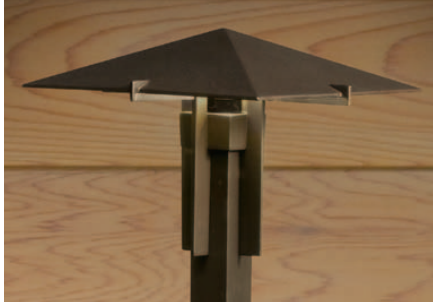

KICHLER®

| |
|--------------|
| PROJECT: |
| TYPE: |
| ORDERING # : |
| COMMENTS: |

LED Forged

FEATURES

- A mission style offering in Design Pro LED. A substantial design supported by thick cast construction.
- Cast Aluminum Housing
- 4 W / 5.8 VA Light Output, Integrated LEDs and Driver, 2950K (-150/+175), High CRI
- 9V - 15V AC/DC
- 24" of useable #18-2, SPT-1W leads. Cable connector supplied.
- 8" In-ground stake