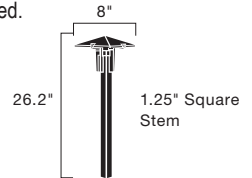

ORDERING INFORMATION

EXAMPLE: 15803AZT (Product # & Finish)

| PRODUCT | FINISH | WATTAGE | LIGHT SOURCE | WIRING | MOUNTING ACCESSORIES (INCLUDED) | OPTIONS & ACCESSORIES | | | | | | | | | | | | | | | | | | | | |
|---|--|---|--|--|---------------------------------|--|---------------------|------|------|----|----|----|----|----|----|----|-------------|------|------|------|------|------|------|------|------|------|
| 15803 Dimensions: 8" W x 26.2" L with 1.25" Square Stem | Cast Aluminum AZT - Textured Architectural Bronze™  | 4 W / 5.8 VA Note: Not for use with electronic transformers. | Integrated LEDs and Driver 2950K (-150 / +175) High CRI | 24" of usable #18-2, SPT-1-W leads. Cable connector supplied. | 8" In-ground stake | 15601AZT - Cast Aluminum Surface Mounting Flange w/ Bronze Finish, Neoprene Gasket For Watertight Seal 15601BKT - Cast Aluminum Surface Mounting Flange w/ Black Finish, Neoprene Gasket For Watertight Seal 15601BBR - Cast Brass Surface Mounting Flange, Neoprene Gasket For Watertight Seal  Flange For Tree / Surface Mounting 15607AZT - Textured Bronze Finish 15607BKT - Textured Black Finish 15607BBR - Bronzed Brass Finish  | | | | | | | | | | | | | | | | | | | | |
| Fixture Photometric (fc) | | | | | | | | | | | | | | | | | | | | | | | | | | |
| <table border="1"> <tr> <td>Distance from Light</td> <td>0'</td> <td>1'</td> <td>2'</td> <td>3'</td> <td>4'</td> <td>5'</td> <td>6'</td> <td>7'</td> <td>8'</td> </tr> <tr> <td>Footcandles</td> <td>4.23</td> <td>2.35</td> <td>1.50</td> <td>0.83</td> <td>0.51</td> <td>0.35</td> <td>0.22</td> <td>0.17</td> <td>0.10</td> </tr> </table> | | | | | | | Distance from Light | 0' | 1' | 2' | 3' | 4' | 5' | 6' | 7' | 8' | Footcandles | 4.23 | 2.35 | 1.50 | 0.83 | 0.51 | 0.35 | 0.22 | 0.17 | 0.10 |
| Distance from Light | 0' | 1' | 2' | 3' | 4' | 5' | 6' | 7' | 8' | | | | | | | | | | | | | | | | | |
| Footcandles | 4.23 | 2.35 | 1.50 | 0.83 | 0.51 | 0.35 | 0.22 | 0.17 | 0.10 | | | | | | | | | | | | | | | | | |