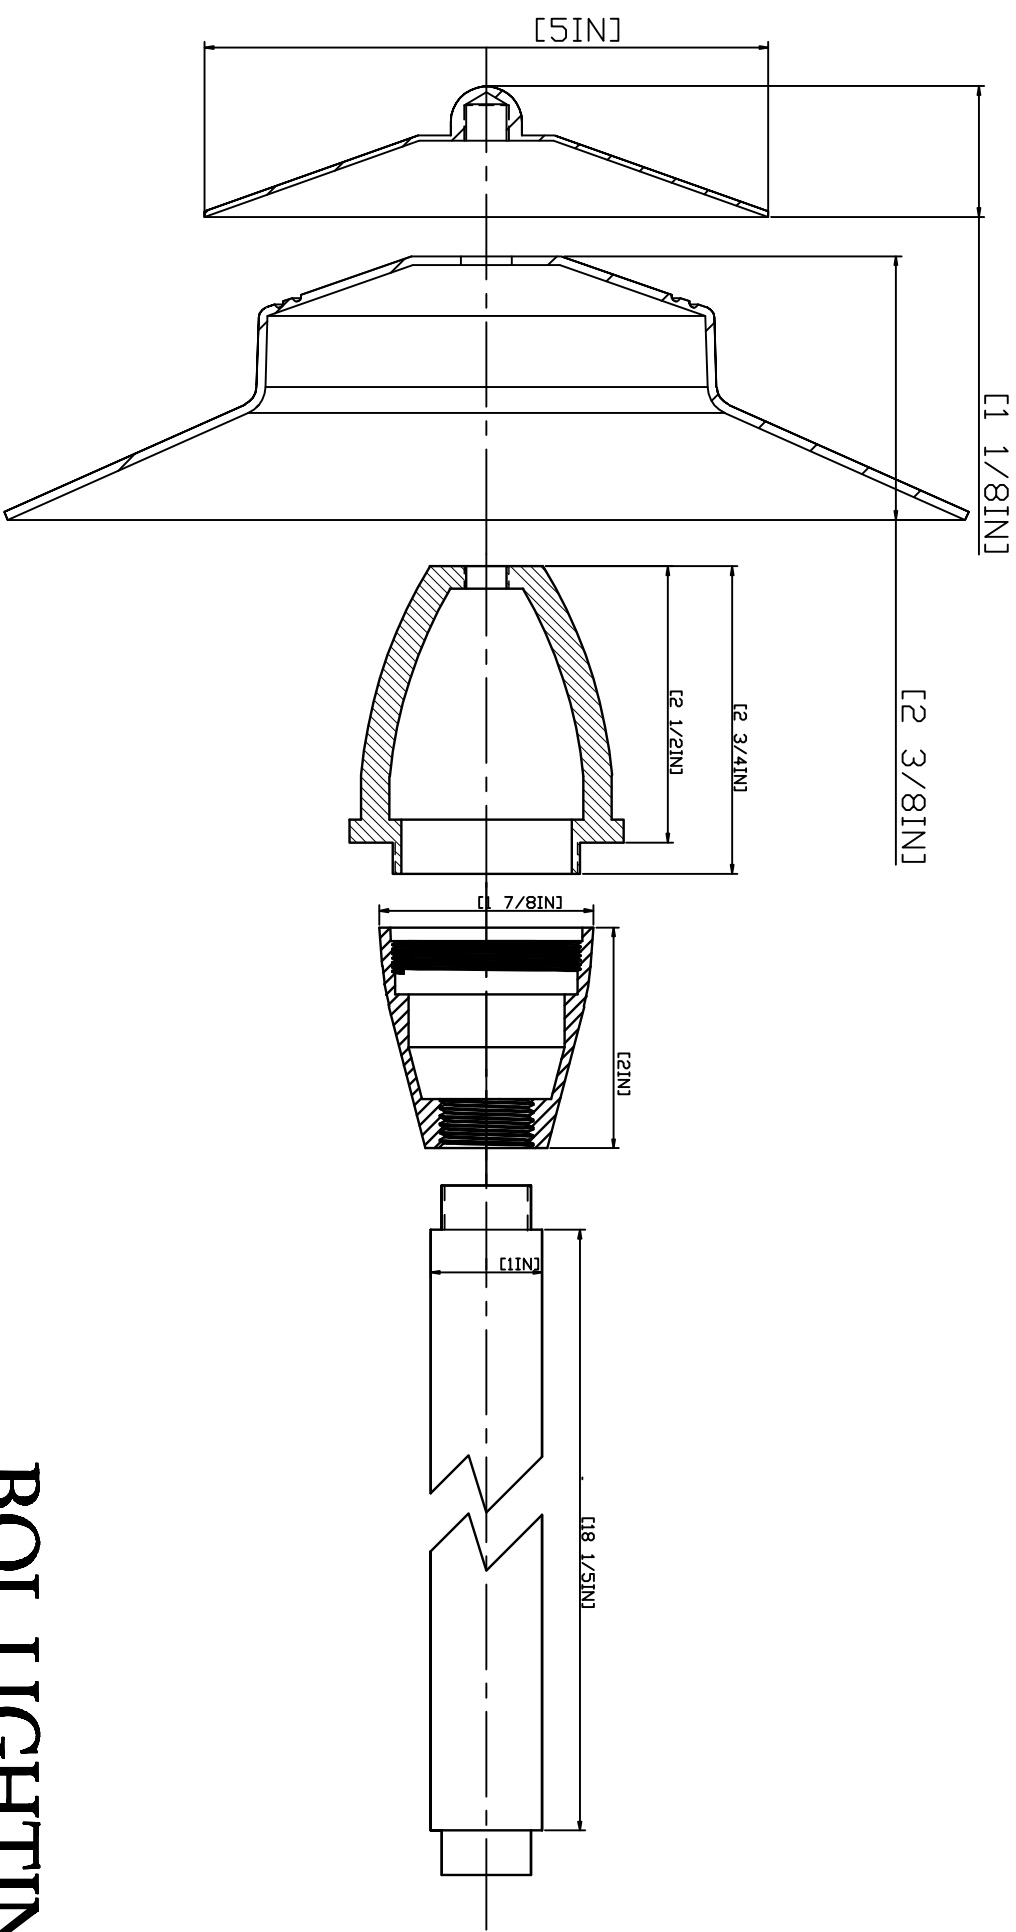

LV27

BQL LIGHTING

MODEL	FRESNO LV27	SOLID CAST BRASS
FINISH: BRONZE	LAMP: 10W Xenon Bi-Pin	12V. DC 1of1