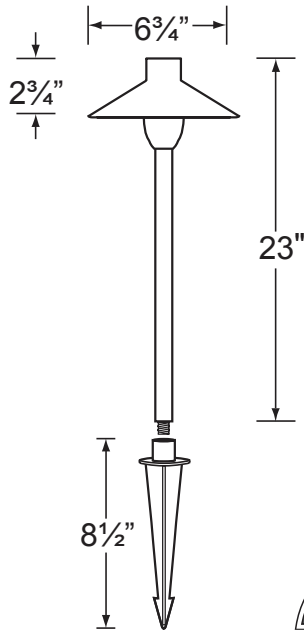

### Fixture Specifications:

**Housing:** Brass shade, adjustable in height for light control.

**Stem:** Solid brass pipe with 1/2" NPT on bottom.

**Finish:** AB- Antique Bronze. Natural toning process. AB finish will vary due to artistic process.

**Gasket:** Silicone "O" ring gasket seals lens to socket housing for water tight sealing.

**Wiring:**

Fixture is prewired with a 18-2 direct burial cord. Wire connector available separately. Universal connector CX-839 or gel filled wire nut CX-854 may be ordered to Corona Lighting.

**Mounting Spike:**

Standard injection molded spike with 1/2" NPT threaded female hub.

**Electrical Notes:**

A remote 12V transformer required, may be ordered to Corona Lighting separately. Proper grease/lubricant is suggested on threaded parts during installation process.

**Warranty:**

Limited lifetime warranty on fixture housing and stem against manufacturer's defects.

CL-649B-AB  
18" Standard stem shown

CL-649B-AB-12  
12" Stem shown

**Stem options**

CL-649B-AB-24  
24" Stem shown