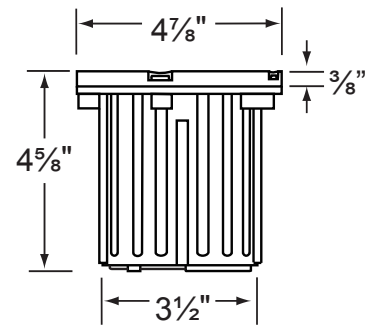

AVAILABLE LED LAMPS (Corona LED lamps have a five (5) year limited warranty against manufacturer's defects)

LAMP NUMBER	WATTS	BEAM		COLOR & TEMP.	RATED HOURS	HALOGEN EQUIVALENT
		SPREAD	LUMEN			
L-ED16-COB5W-SP	5	15° Spot	450	2700K	50,000	50 Watt
L-ED16-COB5W-FL	5	38° Flood	450	2700K	50,000	50 Watt
L-ED16-COB5W-WF	5	60° Wide Flood	450	2700K	50,000	50 Watt
L-ED16-COB5W-SP3K	5	15° Spot	470	3000K	50,000	50 Watt
L-ED16-COB5W-FL3K	5	38° Flood	470	3000K	50,000	50 Watt
L-ED16-COB5W-WF3K	5	60° Wide Flood	470	3000K	50,000	50 Watt
L-ED16-3W-SP	3.5	15° Spot	270	2700K	50,000	25 Watt
L-ED16-3W-FL	3.5	45° Flood	270	2700K	50,000	25 Watt
L-ED16-3W-WF	3.5	60° Wide Flood	270	2700K	50,000	25 Watt
L-ED16-5W-SP	5	15° Spot	350	2700K	50,000	40 Watt
L-ED16-5W-FL	5	45° Flood	350	2700K	50,000	40 Watt
L-ED16-5W-WF	5	60° Wide Flood	350	2700K	50,000	40 Watt

For more additional Lamps, and accessories visit Coronalighting.com

JOB INFORMATION

TYPE: _____ DATE: _____
JOB NAME & ADDRESS: _____
PRODUCT #: _____
TOTAL QUANTITY: _____
LAMP TYPE & WATTAGE: _____
TRANSFORMER: _____
CONTRACTOR: _____
SPECIFIER: _____

• When ordering LED lamp with a fixture your part number should follow the format below:

• **CL** - **product #** - **lamp** - **wattage** - **lamp angle**
CL - 337-BK - L-ED16 - 5W - FL

Example: CL-337-BK-L-ED16-5W-FL

• Corona Lighting reserves the right to make any change and/or improvement to the design and construction of this fixture without further notification.