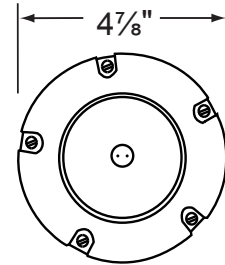

SPECIFICATION SHEET

PRODUCT # : CL-337-BK

• Well Lights (Drive-over Rated)

• Composite

Fixture Specifications:

Housing: Injected molded composite for high UV stability.
Faceplate: Injected molded composite, fitted to housing with silicone "O" ring gasket.
Finish : **BK- Black**
Lens: Clear and heat resistant glass, drive-over rated for 2,205 lbs.
Socket: Top grade adjustable ceramic bi-pin socket with retention clip and teflon-jacketed wire lead.
Lamp: 12V, MR-16 halogen 50W max. L-BAB-C20 (20w) standard. LED lamps are also available. See lamp guide, below for more information.
Gasket: Silicone "O" ring seals faceplate to housing providing weather tight protection.

Wiring: Fixture is prewired with a 3-ft 18-2 SJT-W direct burial cord. Wire connector available separately. Gel filled wire nut CX-854 may be ordered to Corona Lighting.

Mounting: In-ground direct burial or concrete encasement. For best results when mounting in concrete, use the concrete pour kit (CX-237)

Drive-over rated for
2,205 lbs

Fixture socket
tilts for ± 25°

3.5W and 5W

AVAILABLE LED LAMPS (Corona LED lamps have a five (5) year limited warranty against manufacturer's defects)

LAMP NUMBER	WATTS	BEAM		COLOR & TEMP.	RATED HOURS	HALOGEN EQUIVALENT
		SPREAD	LUMEN			
L-ED16-COB5W-SP	5	15° Spot	450	2700K	50,000	50 Watt
L-ED16-COB5W-FL	5	38° Flood	450	2700K	50,000	50 Watt
L-ED16-COB5W-WF	5	60° Wide Flood	450	2700K	50,000	50 Watt
L-ED16-COB5W-SP3K	5	15° Spot	470	3000K	50,000	50 Watt
L-ED16-COB5W-FL3K	5	38° Flood	470	3000K	50,000	50 Watt
L-ED16-COB5W-WF3K	5	60° Wide Flood	470	3000K	50,000	50 Watt
L-ED16-3W-SP	3.5	15° Spot	270	2700K	50,000	25 Watt
L-ED16-3W-FL	3.5	45° Flood	270	2700K	50,000	25 Watt
L-ED16-3W-WF	3.5	60° Wide Flood	270	2700K	50,000	25 Watt
L-ED16-5W-SP	5	15° Spot	350	2700K	50,000	40 Watt
L-ED16-5W-FL	5	45° Flood	350	2700K	50,000	40 Watt
L-ED16-5W-WF	5	60° Wide Flood	350	2700K	50,000	40 Watt