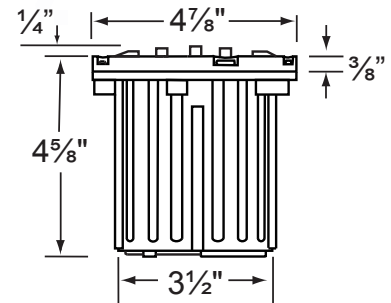

3.5W, 5W and 7W

AVAILABLE LED LAMPS

LAMP NUMBER	WATTS	BRAND	BEAM		COLOR & TEMP.	ORDER CODE
			SPREAD	LUMEN		
L-EDMR16-EP-3W-FL	3.5	EPISTAR	45° Flood	210	WW 2700K	MR16-EP-3W-FL
L-EDMR16-EP-5W-FL	5	EPISTAR	45° Flood	270	WW 2700K	MR16-EP-5W-FL
L-EDMR16-3W-WW-SP	3.5	CREE	15° Spot	210	WW 2700K	MR16-3W-WW-SP
L-EDMR16-3W-WW-FL	3.5	CREE	45° Flood	210	WW 2700K	MR16-3W-WW-FL
L-EDMR16-3W-WW-WF	3.5	CREE	60° Wide Flood	210	WW 2700K	MR16-3W-WW-WF
L-EDMR16-5W-WW-SP	5	CREE	15° Spot	270	WW 2700K	MR16-5W-WW-SP
L-EDMR16-5W-WW-FL	5	CREE	45° Flood	270	WW 2700K	MR16-5W-WW-FL
L-EDMR16-5W-WW-WF	5	CREE	60° Wide Flood	270	WW 2700K	MR16-5W-WW-WF
L-EDMR16-7W-WW-SP	7	CREE	15° Spot	430	WW 2700K	MR16-7W-WW-SP
L-EDMR16-7W-WW-FL	7	CREE	45° Flood	430	WW 2700K	MR16-7W-WW-FL
L-EDMR16-7W-WW-WF	7	CREE	60° Wide Flood	430	WW 2700K	MR16-7W-WW-WF

JOB INFORMATION

- TYPE: _____ DATE: _____
- JOB NAME & ADDRESS: _____
- PRODUCT #: _____
- TOTAL QUANTITY: _____
- LAMP TYPE & WATTAGE: _____
- TRANSFORMER: _____
- CONTRACTOR: _____
- SPECIFIER: _____

• Corona Lighting reserves the right to make any change and/or improvement to the design and construction of this fixture without further notification.