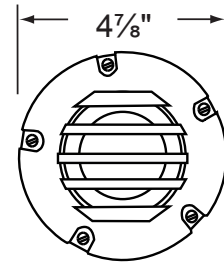

3.5W, 5W and 7W

AVAILABLE LED LAMPS

LAMP NUMBER	WATTS	BRAND	BEAM		COLOR & TEMP.	ORDER CODE
			SPREAD	LUMEN		
L-EDMR16-EP-3W-FL	3.5	EPISTAR	45° Flood	210	WW 2700K	MR16-EP-3W-FL
L-EDMR16-EP-5W-FL	5	EPISTAR	45° Flood	270	WW 2700K	MR16-EP-5W-FL
L-EDMR16-3W-WW-SP	3.5	CREE	15° Spot	210	WW 2700K	MR16-3W-WW-SP
L-EDMR16-3W-WW-FL	3.5	CREE	45° Flood	210	WW 2700K	MR16-3W-WW-FL
L-EDMR16-3W-WW-WF	3.5	CREE	60° Wide Flood	210	WW 2700K	MR16-3W-WW-WF
L-EDMR16-5W-WW-SP	5	CREE	15° Spot	270	WW 2700K	MR16-5W-WW-SP
L-EDMR16-5W-WW-FL	5	CREE	45° Flood	270	WW 2700K	MR16-5W-WW-FL
L-EDMR16-5W-WW-WF	5	CREE	60° Wide Flood	270	WW 2700K	MR16-5W-WW-WF
L-EDMR16-7W-WW-SP	7	CREE	15° Spot	430	WW 2700K	MR16-7W-WW-SP
L-EDMR16-7W-WW-FL	7	CREE	45° Flood	430	WW 2700K	MR16-7W-WW-FL
L-EDMR16-7W-WW-WF	7	CREE	60° Wide Flood	430	WW 2700K	MR16-7W-WW-WF

JOB INFORMATION

- TYPE: _____ DATE: _____
- JOB NAME & ADDRESS: _____
- PRODUCT #: _____
- TOTAL QUANTITY: _____
- LAMP TYPE & WATTAGE: _____
- TRANSFORMER: _____
- CONTRACTOR: _____
- SPECIFIER: _____

• Corona Lighting reserves the right to make any change and/or improvement to the design and construction of this fixture without further notification.