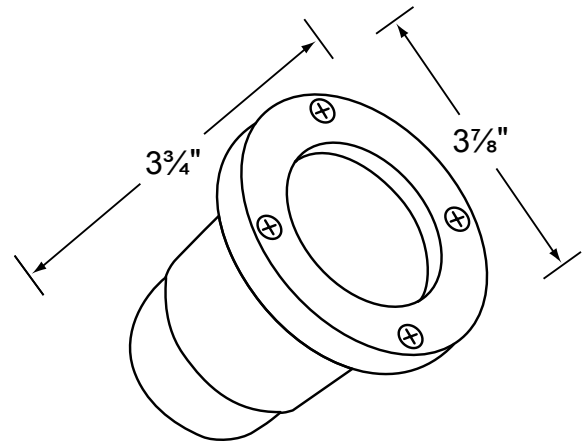

SPECIFICATION SHEET

PRODUCT # : CL-224-AB

• Well Lights

• Cast Brass

Fixture Specifications:

Housing: Cast Brass
Finish : **AB- Antique Bronze.**
 Natural toning process. AB finish will vary due to artistic process.
Lens: Clear, tempered and heat resistant convex glass. Extra flat lens included.
Socket: Top grade ceramic bi-pin socket with retention clip.
Lamp: 12V, MR-16 halogen, 50W max. L-BAB-C20 (20w) standard. See below for available LED lamps.
Gasket: Silicone "O" ring seals faceplate to housing providing weather tight protection.

Wiring: Fixture is prewired with a 3-ft 18-2 SJT-W direct burial cord. Wire connector available seperately. Gel filled wire nut CX-854 may be ordered to Corona Lighting.
Mounting: In-ground direct burial or concrete encasement.
Electrical Notes: A remote 12V transformer required, may be ordered to Corona Lighting seperately. Voltage range for 12V halogen lamps are 11V-12.5V Voltage range for LED lamps are 9V-17V.
Warranty: Limited lifetime warranty on brass fixture against manufacturer's defects.

LED
3.5W, and 5W

AVAILABLE LED LAMPS

LAMP NUMBER	WATTS	BRAND	BEAM		COLOR & TEMP.	ORDER CODE
			SPREAD	LUMEN		
L-EDMR16-EP-3W-FL	3.5	EPISTAR	45° Flood	210	WW 2700K	MR16-EP-3W-FL
L-EDMR16-EP-5W-FL	5	EPISTAR	45° Flood	270	WW 2700K	MR16-EP-5W-FL
L-EDMR16-3W-WW-SP	3.5	CREE	15° Spot	210	WW 2700K	MR16-3W-WW-SP
L-EDMR16-3W-WW-FL	3.5	CREE	45° Flood	210	WW 2700K	MR16-3W-WW-FL
L-EDMR16-3W-WW-WF	3.5	CREE	60° Wide Flood	210	WW 2700K	MR16-3W-WW-WF
L-EDMR16-5W-WW-SP	5	CREE	15° Spot	270	WW 2700K	MR16-5W-WW-SP
L-EDMR16-5W-WW-FL	5	CREE	45° Flood	270	WW 2700K	MR16-5W-WW-FL
L-EDMR16-5W-WW-WF	5	CREE	60° Wide Flood	270	WW 2700K	MR16-5W-WW-WF